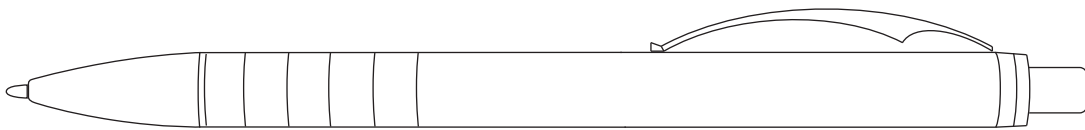

Product Art Template

Product: **628 - Kingston Click Ballpoint Pen**
Product Size: **10mm(w) x 140mm(h)**
Product Colour:
Decoration Size: **mm(w) x mm(h)**
Decoration Method:
Decoration Colour:

**Artwork
Approval**

Art Version: V1

Product Scale 100%

Notes:

Please check that all the details are correct before providing your approval with confirmed art version
Where the decoration method uses digital printing techniques colours are produced using CMYK equivalent.