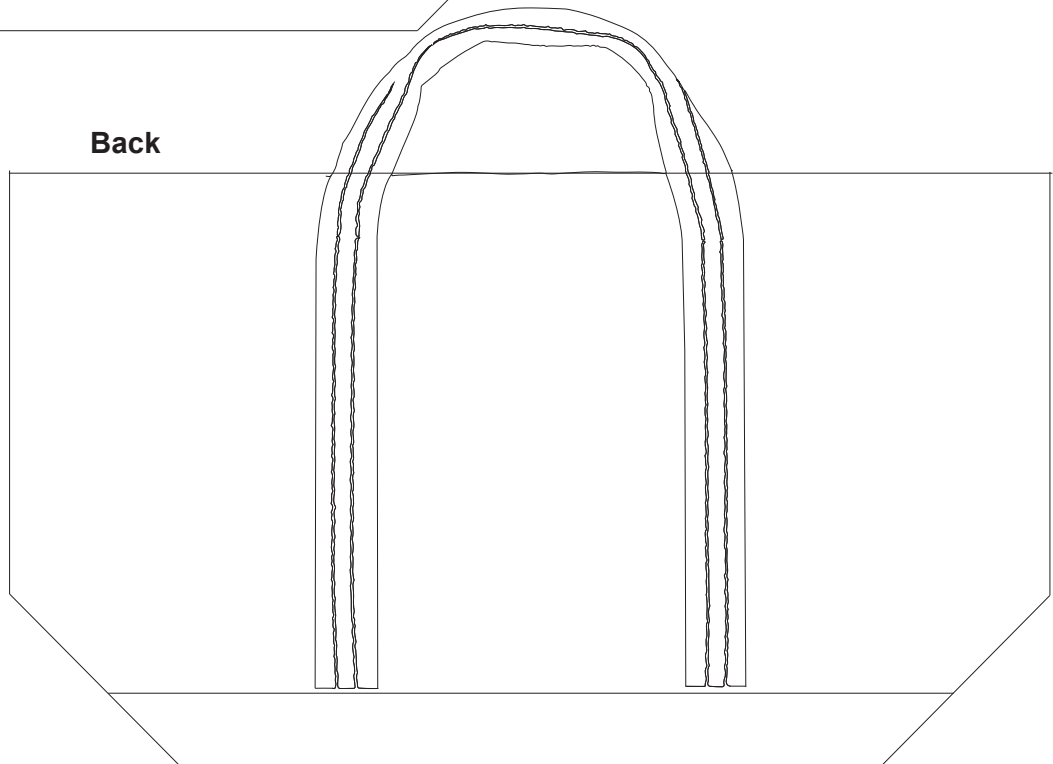

# Product Art Template

Product: 5182 - Top Sail 12oz Cotton Canvas Duffel

Product Size: 457mm(w) x 330mm(h) x 254mm(d)

Product Colour:

Decoration Size: mm(w) x mm(h)

Decoration Method:

Decoration Colour:

Artwork Approval

Art Version: V1

Product Scale 20%

Front (shown flat)

Back

**Notes:**

Please check that all the details are correct before providing your approval with confirmed art version

Where the decoration method uses digital printing techniques colours are produced using CMYK equivalent.