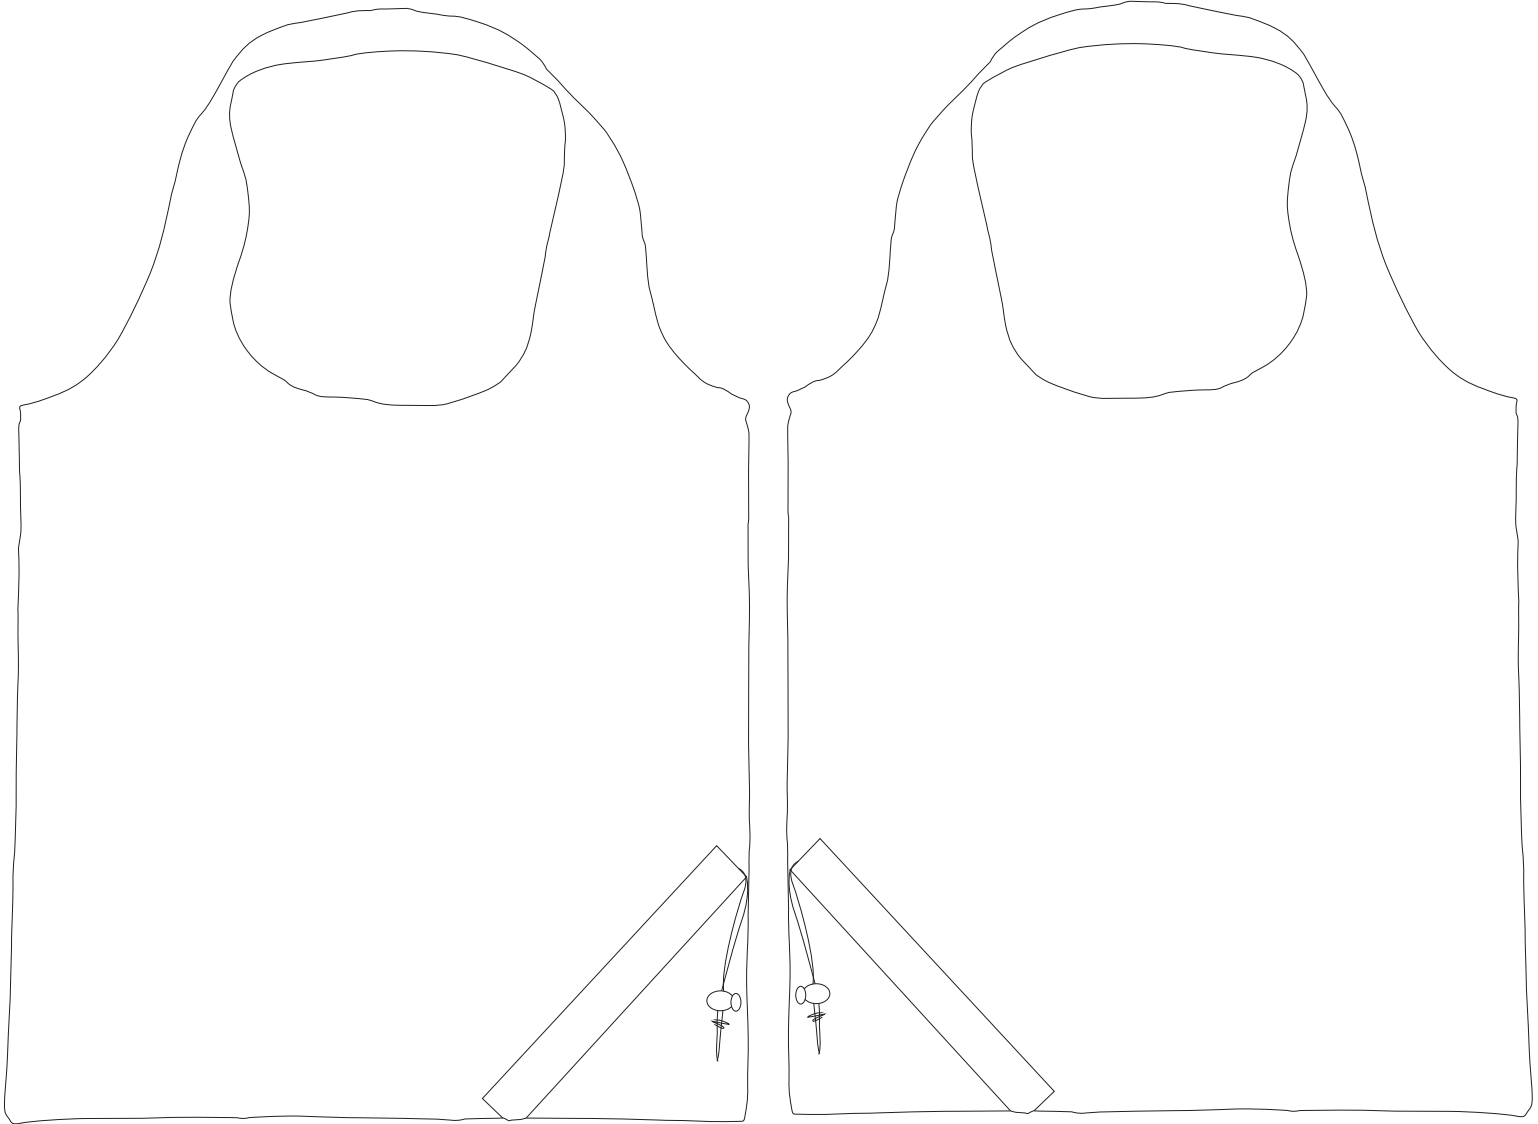

Product Art Template

Product: **5178 - Bungalow Foldaway
Shopper Tote**

Product Size: **393mm(w) x 381mm(h)**

Product Colour:

Decoration Size: **mm(w) x mm(h)**

Decoration Method:

Decoration Colour:

**Artwork
Approval**

Art Version: V1

Product Scale 25%

Front

Back

Notes:

Please check that all the details are correct before providing your approval with confirmed art version
Where the decoration method uses digital printing techniques colours are produced using CMYK equivalent.