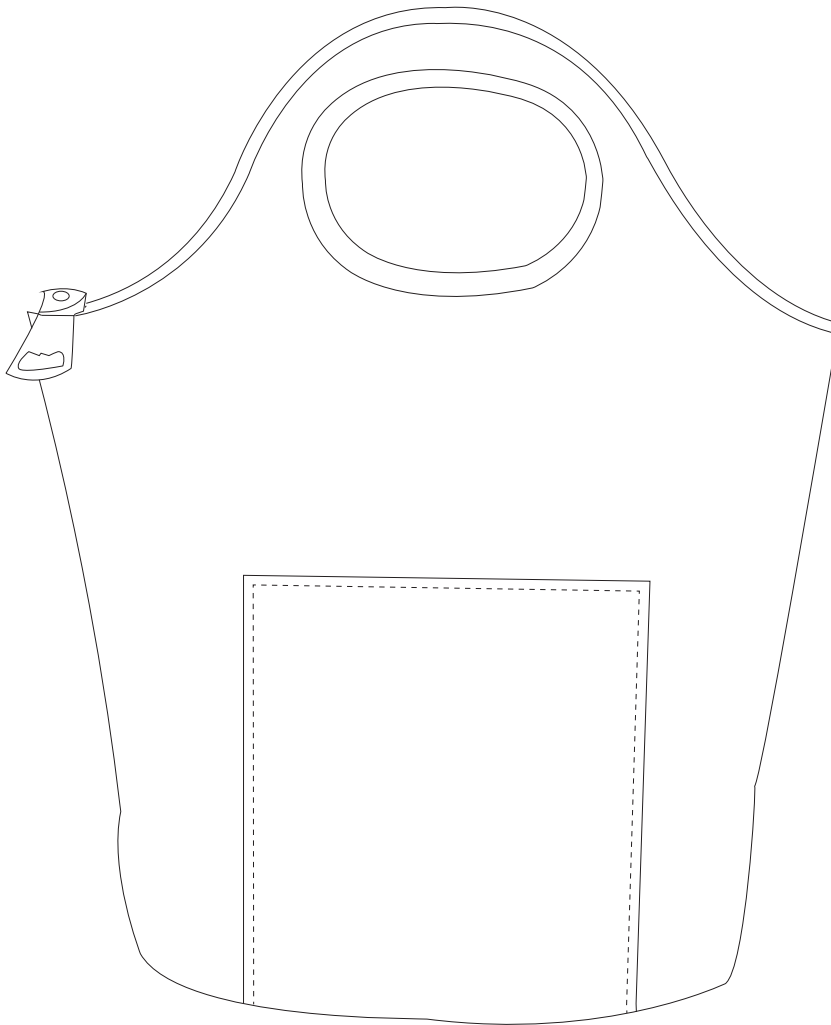

# Product Art Template

Product: **5171 - Party Cooler**  
Product Size: **390mm(w) x 533mm(h) x 340mm(d)**  
Product Colour:  
Decoration Size: **mm(w) x mm(h)**  
Decoration Method:  
Decoration Colour:

**Artwork  
Approval**

Art Version: V1

**Product Scale 25%**

---

**Notes:**

Please check that all the details are correct before providing your approval with confirmed art version  
Where the decoration method uses digital printing techniques colours are produced using CMYK equivalent.