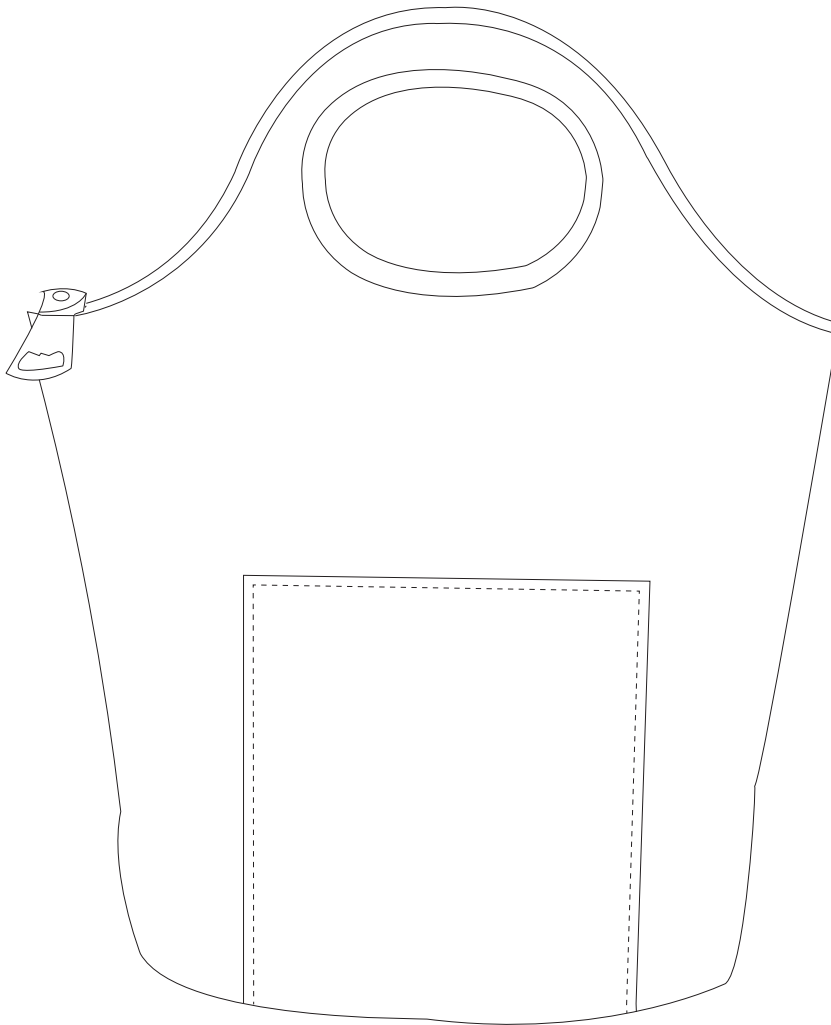

# Product Art Template

Product: **5171 - Party Cooler**  
Product Size: **390mm(w) x 533mm(h) x 340mm(d)**  
Product Colour:  
Decoration Size: **mm(w) x mm(h)**  
Decoration Method:  
Decoration Colour:

**Artwork  
Approval**

Art Version: V1

**Product Scale 25%**

---