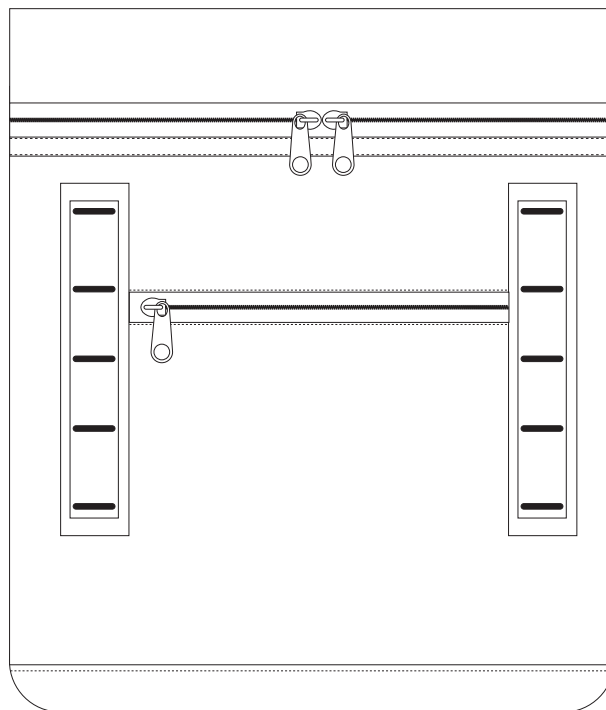

Product Art Template

Product: **4274 – 20 Can Backpack Cooler**
Product Size: **320mm(w) x 370mm(h) x 215mm(d)**
Product Colour: **–**
Decoration Size: **mm(w) x mm(h)**
Decoration Method: **–**
Decoration Colour: **–**

**Artwork
Approval**

Art Version: V1

Product Scale 25%

Notes:

Please check that all the details are correct before providing your approval with confirmed art version
Where the decoration method uses digital printing techniques colours are produced using CMYK equivalent.