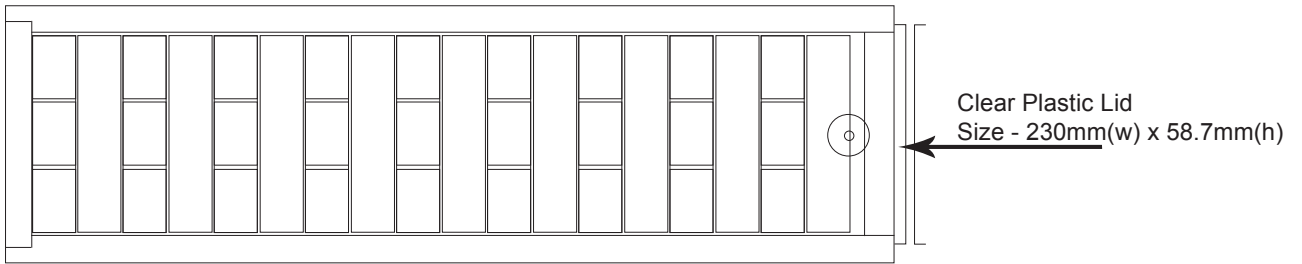

Product Art Template

Product: **1357 - Tumbling Tower Wood Block Stacking Game**
Product Size: **68mm(w) x 234mm(h) x 62.6mm(d)**
Product Colour:
Decoration Size: **mm(w) x mm(h)**
Decoration Method:
Decoration Colour:

Artwork Approval

Art Version: V1

Product Scale 50%

Product Size - 234mm(w) x 62.6mm(h)

Wooden Side 1 Panel - 234mm(w) x 62.6mm(h)

Top

Clear Plastic Lid Size - 231mm(w) x 59mm(h)

Top

Wooden Side 2 Panel - 234mm(w) x 62.6mm(h)

Top

Wooden Top Panel - 67.8mm(w) x 62.5mm(h)

Notes:

Please check that all the details are correct before providing your approval with confirmed art version
Where the decoration method uses digital printing techniques colours are produced using CMYK equivalent.