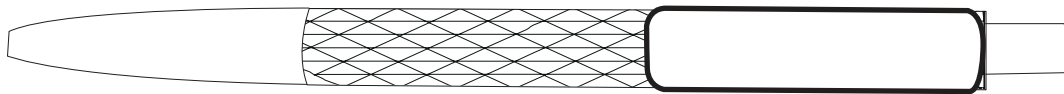

# Product Art Template

Product: **1026PEN – Geometric Ballpoint Pen**  
Product Size: **140mm(L) x 11mm(dia)**  
Product Colour:  
Decoration Size: **mm(w) x mm(h)**  
Decoration Method:  
Decoration Colour:

**Artwork  
Approval**

Art Version: V1

**Product Scale 100%**

Print on clip

---

**Notes:**

Please check that all the details are correct before providing your approval with confirmed art version  
Where the decoration method uses digital printing techniques colours are produced using CMYK equivalent.