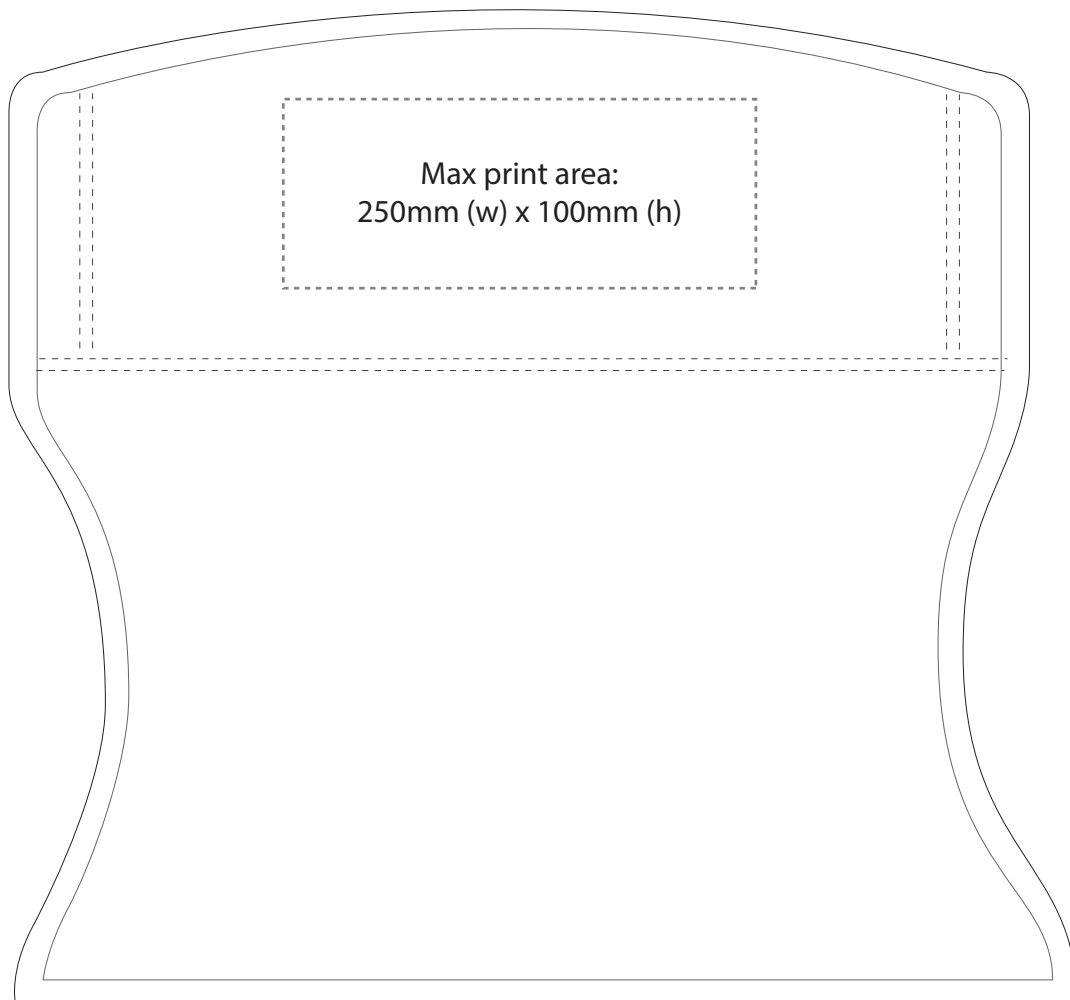

Product Art Template

Product: **TK1028 - Oversized Folding Chair**
Product Size: **900mm(w) x 980mm(h) x 600mm(d)**
Product Colour:
Decoration Size: **mm(w) x mm(h)**
Decoration Method:
Decoration Colour:

**Artwork
Approval**

Art Version: V1

Product Scale 25% Front Panel

Notes:

Please check that all the details are correct before providing your approval with confirmed art version
Where the decoration method uses digital printing techniques colours are produced using CMYK equivalent.

Product Scale 25%
Back Panel

Notes:

Please check that all the details are correct before providing your approval with confirmed art version
Where the decoration method uses digital printing techniques colours are produced using CMYK equivalent.