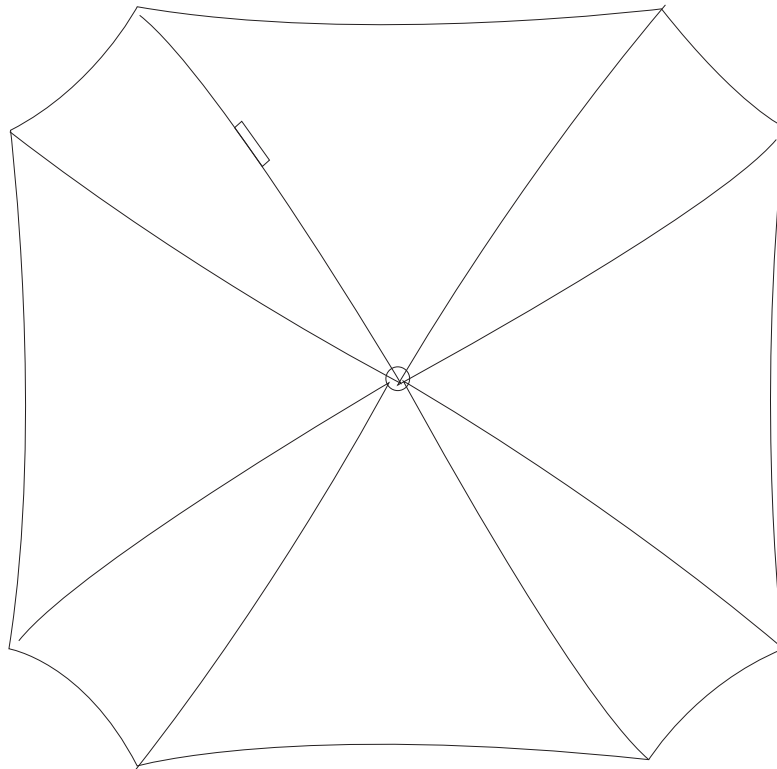

# Product Art Template

Product: **MM1018 - Marksman 23 inch Square Automatic Umbrella**

Product Size: **830mm(length) x 1010mm Ø**

Product Colour:

Decoration Size: **mm(w) x mm(h)**

Decoration Method:

Decoration Colour:

**Artwork Approval**

Art Version: V1

**Product Scale 10%**

**Umbrella Sleeve**

**Umbrella Pouch**

**Notes:**

Please check that all the details are correct before providing your approval with confirmed art version  
Where the decoration method uses digital printing techniques colours are produced using CMYK equivalent.