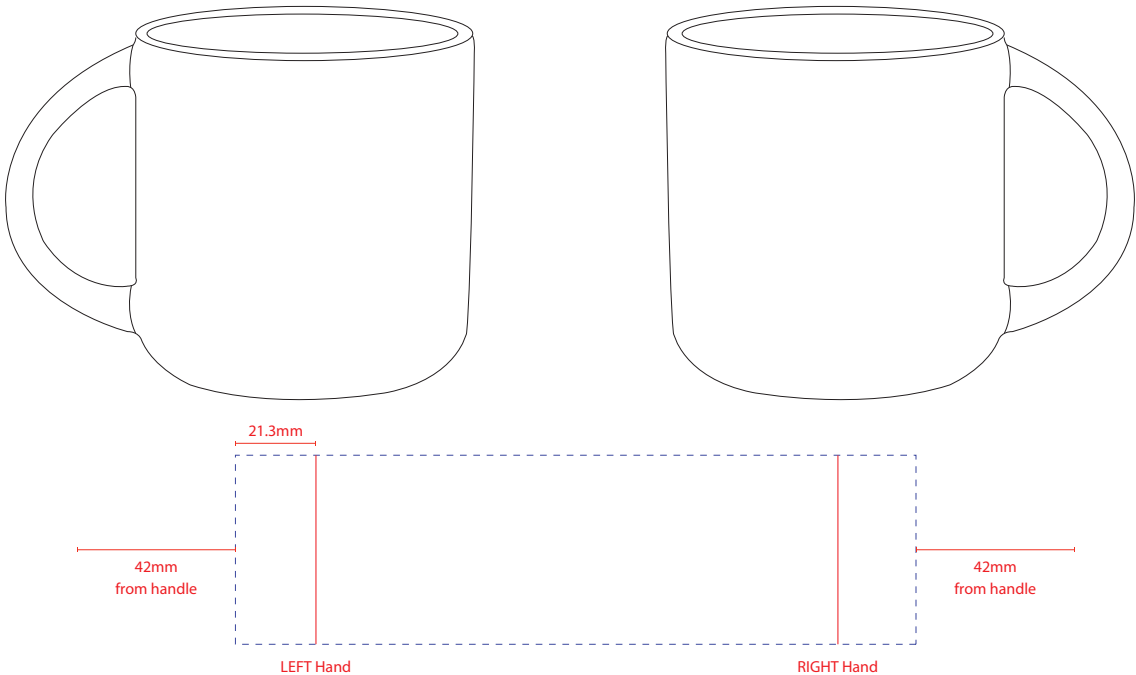

Product Art Template

Product: **3642 - Tango Ceramic Mug**
Product Size: **90mm(h) x 89mm Ø**
Product Colour: **-**
Decoration Size: **mm(w) x mm(h)**
Decoration Method: **-**
Decoration Colour: **-**

Artwork Approval

Art Version: V1

Product Scale 50%

Notes:

Please check that all the details are correct before providing your approval with confirmed art version
Where the decoration method uses digital printing techniques colours are produced using CMYK equivalent.