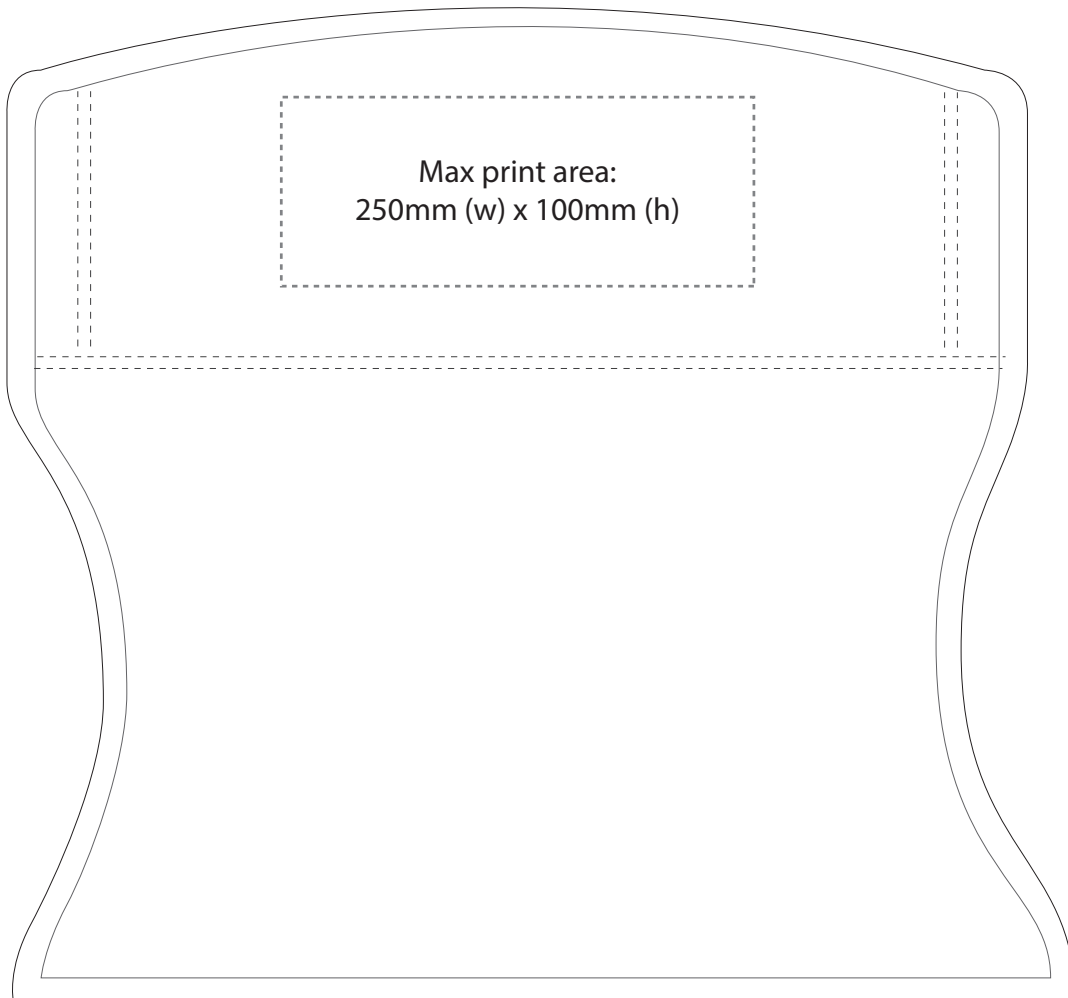

Product Art Template

Product: **TK1028 - Oversized Folding Chair**
Product Size: **900mm(w) x 980mm(h) x 600mm(d)**
Product Colour:
Decoration Size: **mm(w) x mm(h)**
Decoration Method:
Decoration Colour:

**Artwork
Approval**

Art Version: V1

Product Scale 25% Front Panel

Notes:

Please check that all the details are correct before providing your approval with confirmed art version
Where the decoration method uses digital printing techniques colours are produced using CMYK equivalent.

**Product Scale 25%
Back Panel**

Notes:

Please check that all the details are correct before providing your approval with confirmed art version
Where the decoration method uses digital printing techniques colours are produced using CMYK equivalent.