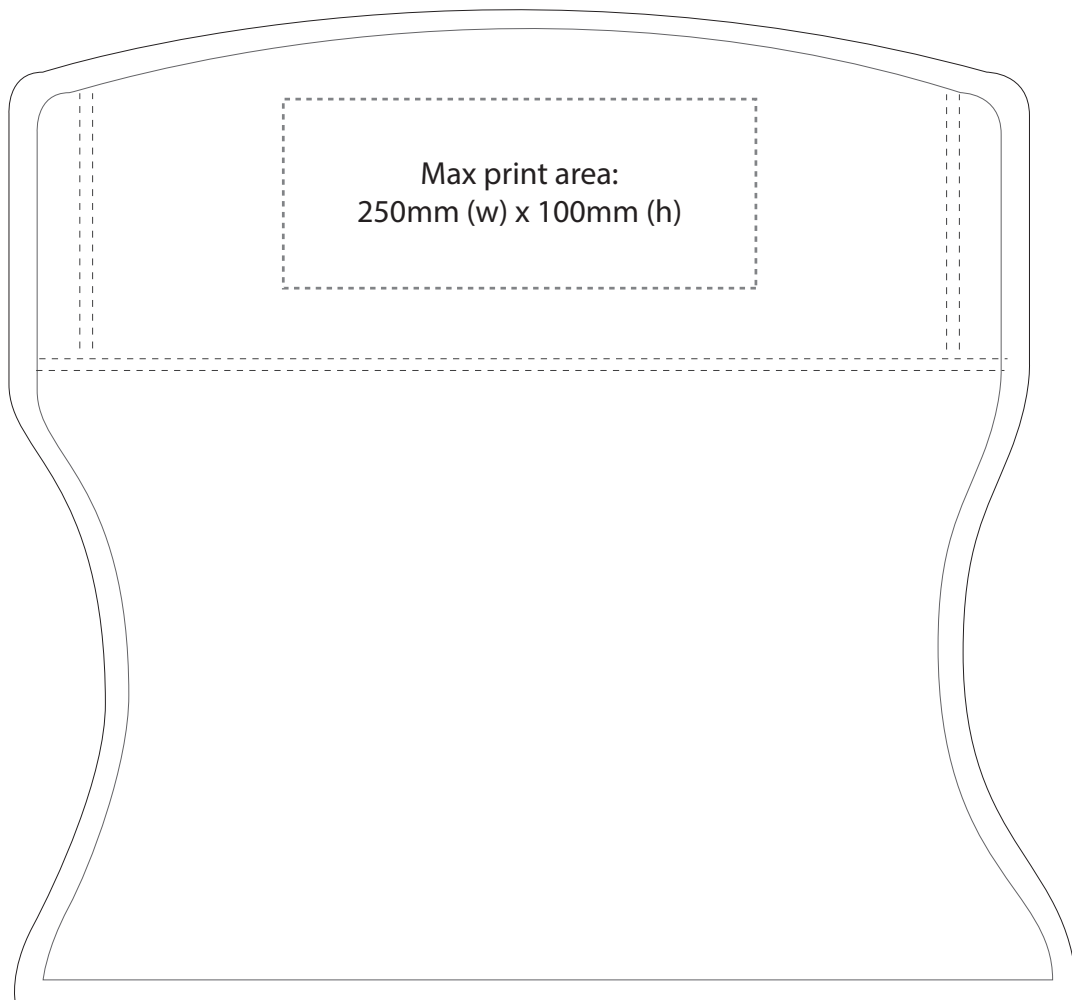

Product Art Template

Product: **TK1028 - Oversized Folding Chair**
Product Size: **900mm(w) x 980mm(h) x 600mm(d)**
Product Colour:
Decoration Size: **mm(w) x mm(h)**
Decoration Method:
Decoration Colour:

**Artwork
Approval**

Art Version: V1

Product Scale 25% Front Panel

Notes:

Please check that all the details are correct before providing your approval with confirmed art version
Where the decoration method uses digital printing techniques colours are produced using CMYK equivalent.

**Product Scale 25%
Back Panel**

Notes:

Please check that all the details are correct before providing your approval with confirmed art version
Where the decoration method uses digital printing techniques colours are produced using CMYK equivalent.