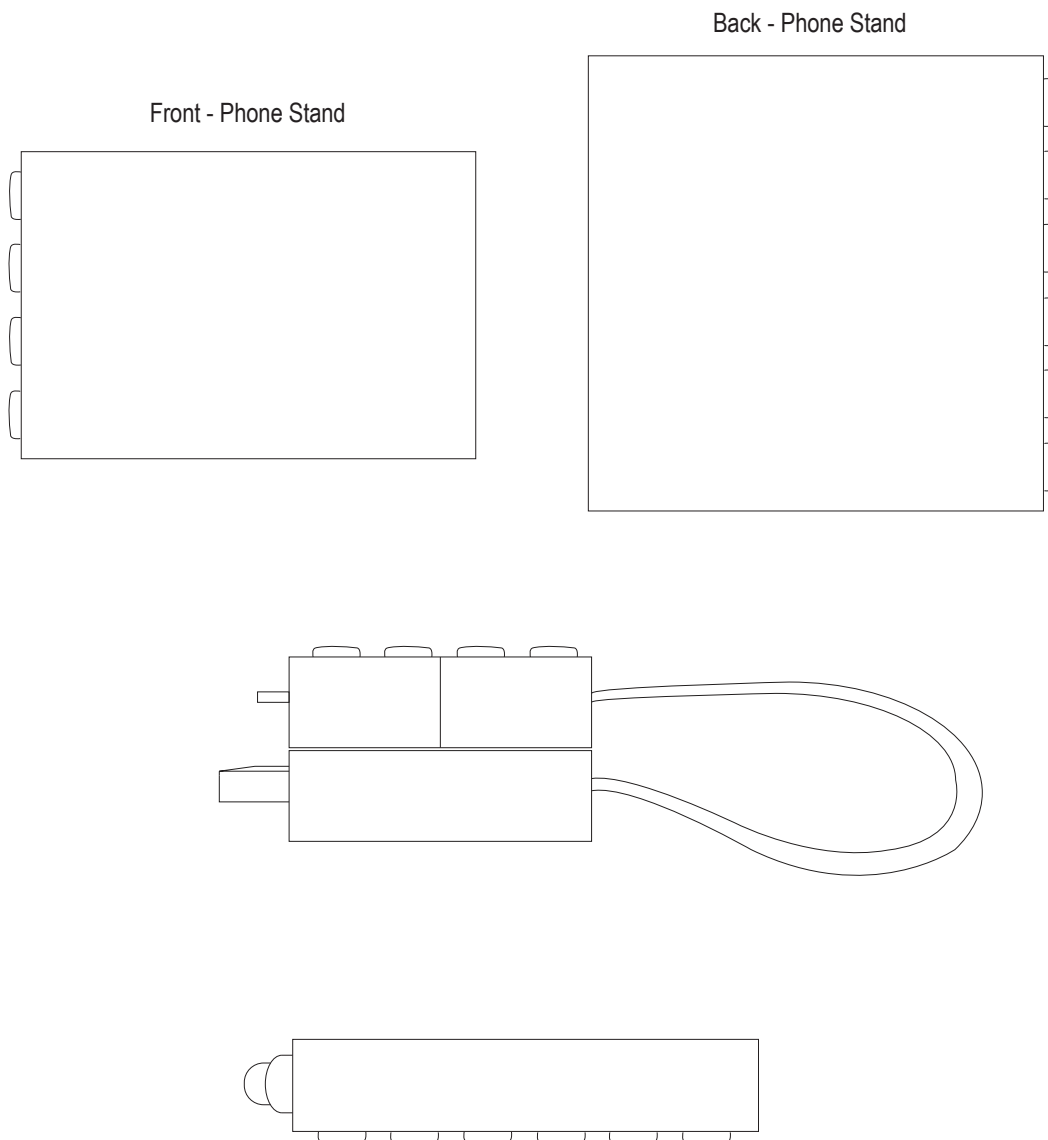

Product Art Template

Product: **A1002 - 3-in-1 Mobile set**
Product Size: **Stand: 60mm(w) x 60mm(h) x 50mm(d)**
Product Colour:
Decoration Size: **mm(w) x mm(h)**
Decoration Method:
Decoration Colour:

Artwork Approval

Art Version: V1

Product Scale 100%

Notes:

Please check that all the details are correct before providing your approval with confirmed art version
Where the decoration method uses digital printing techniques colours are produced using CMYK equivalent.