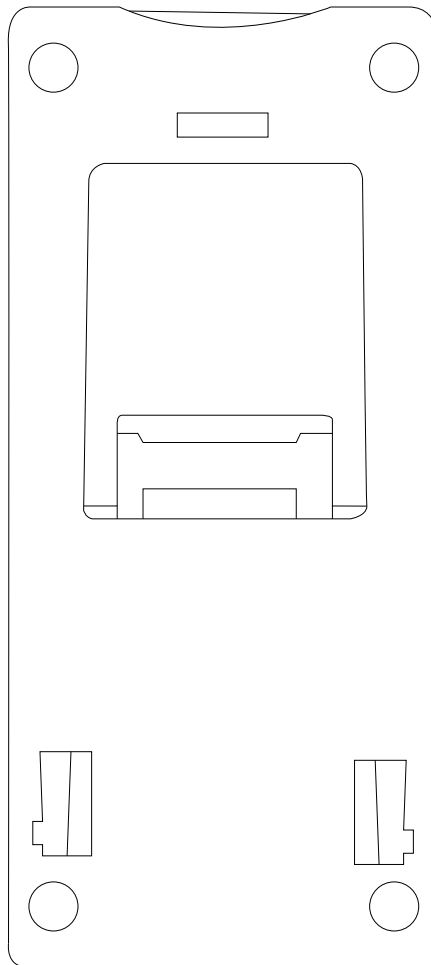

Product Art Template

Product: **9211 - Plastic Tablet Stand**
Product Size: **Folded: 127mm(w) x 57mm(h) x 8mm(d)**
Product Colour:
Decoration Size: **mm(w) x mm(h)**
Decoration Method:
Decoration Colour:

**Artwork
Approval**

Art Version: V1

Product Scale 100%

Notes:

Please check that all the details are correct before providing your approval with confirmed art version
Where the decoration method uses digital printing techniques colours are produced using CMYK equivalent.