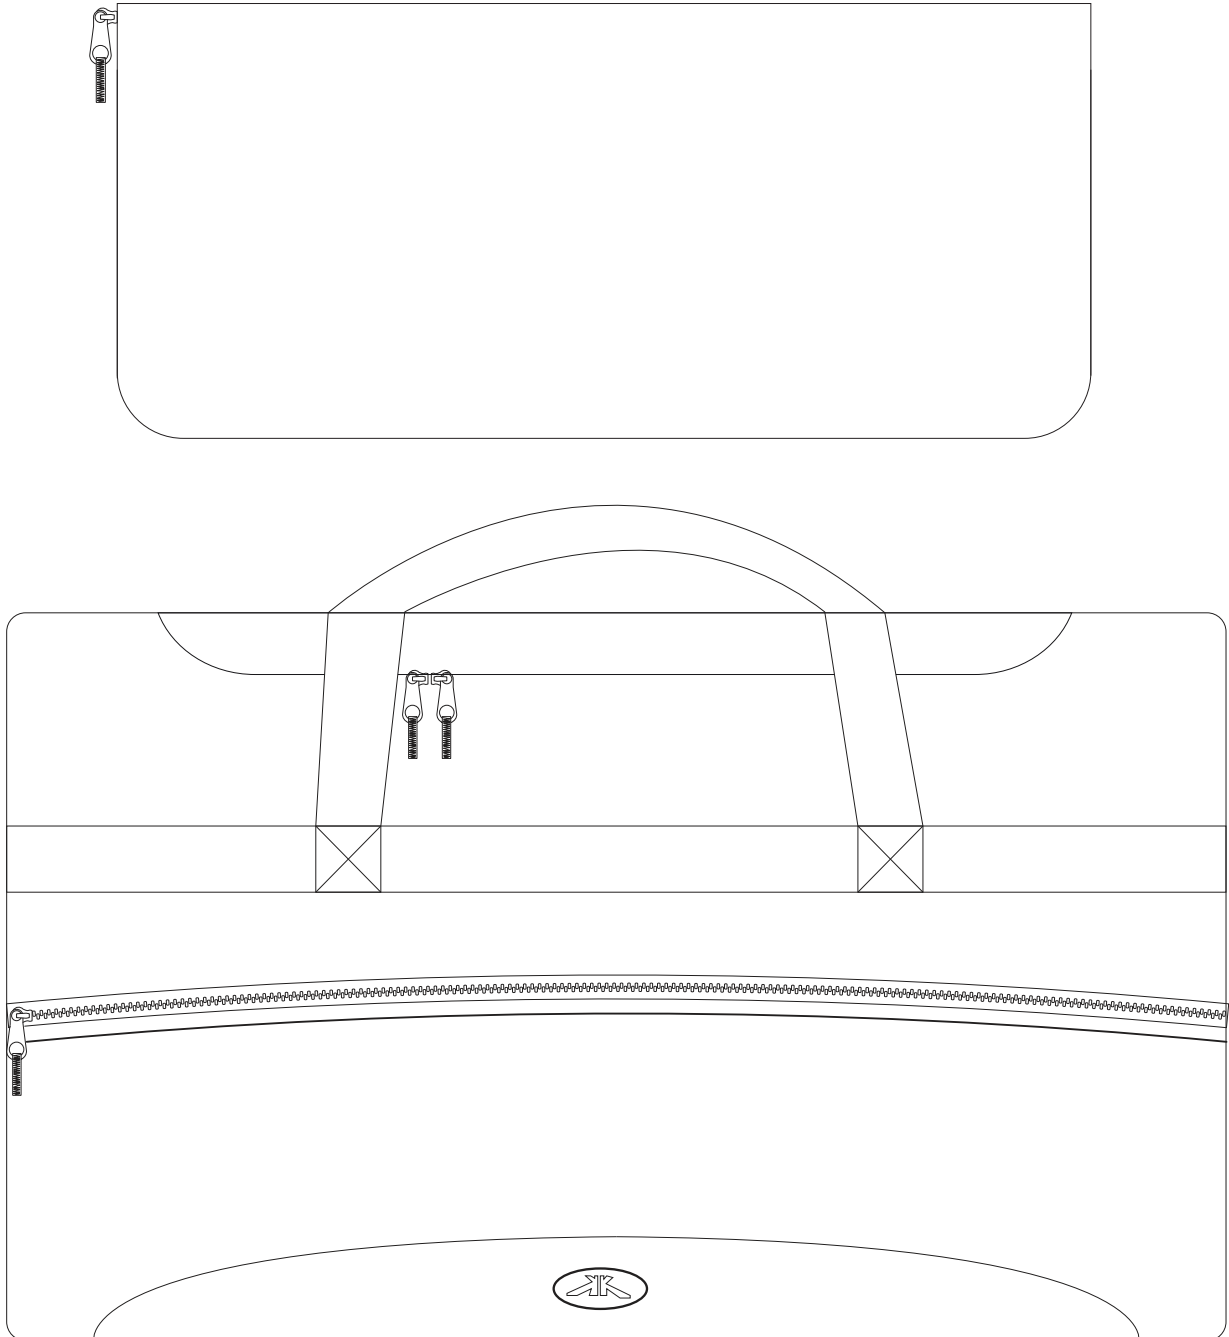

Product Art Template

Product: **TK1003 - Trekk™ Duffel**
Product Size: **645mm(w) x 385mm(h) x 320mm(d)**
Product Colour:
Decoration Size: **mm(w) x mm(h)**
Decoration Method:
Decoration Colour:

Artwork Approval

Art Version: V1

Shown @ 25%

Notes:

Please check that all the details are correct before providing your approval with confirmed art version
Where the decoration method uses digital printing techniques colours are produced using CMYK equivalent.