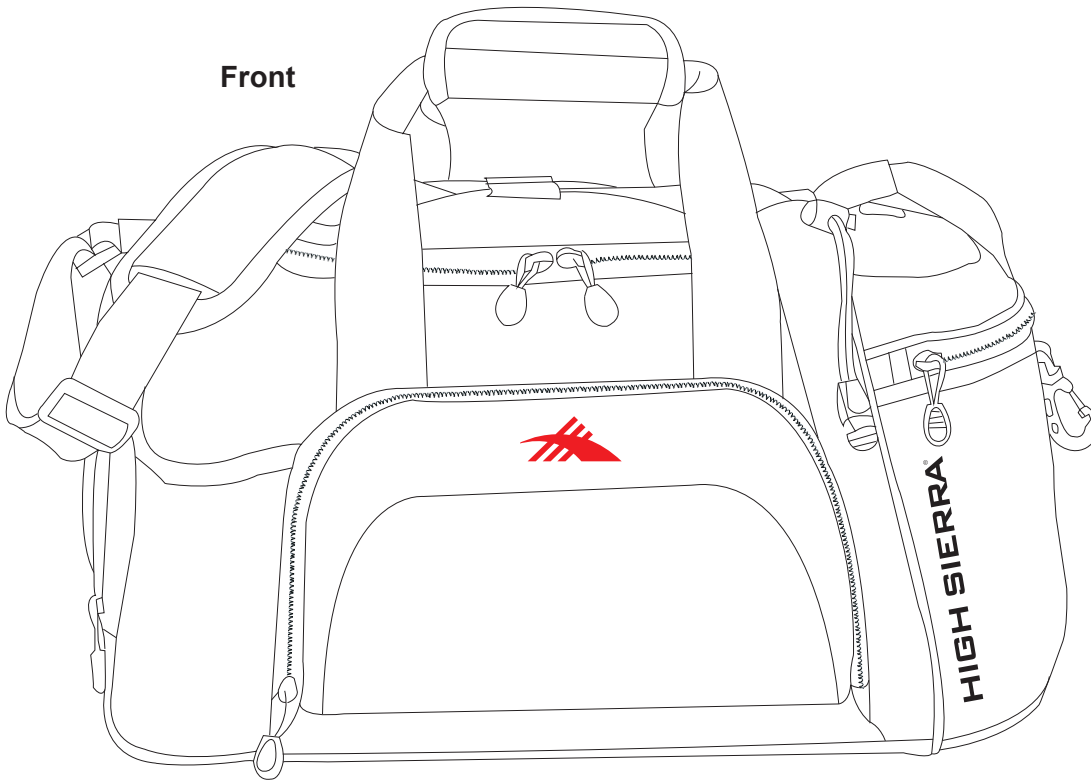

Product Art Template

Product: **HS1007 - High Sierra 22" Switch Blade Sport Duffel Bag**

Product Size: **558mm(w) x 266mm(h) x 254mm(d)**

Product Colour:

Decoration Size: **mm(w) x mm(h)**

Decoration Method:

Decoration Colour:

Artwork Approval

Art Version: V1

Product Scale 25%

Front