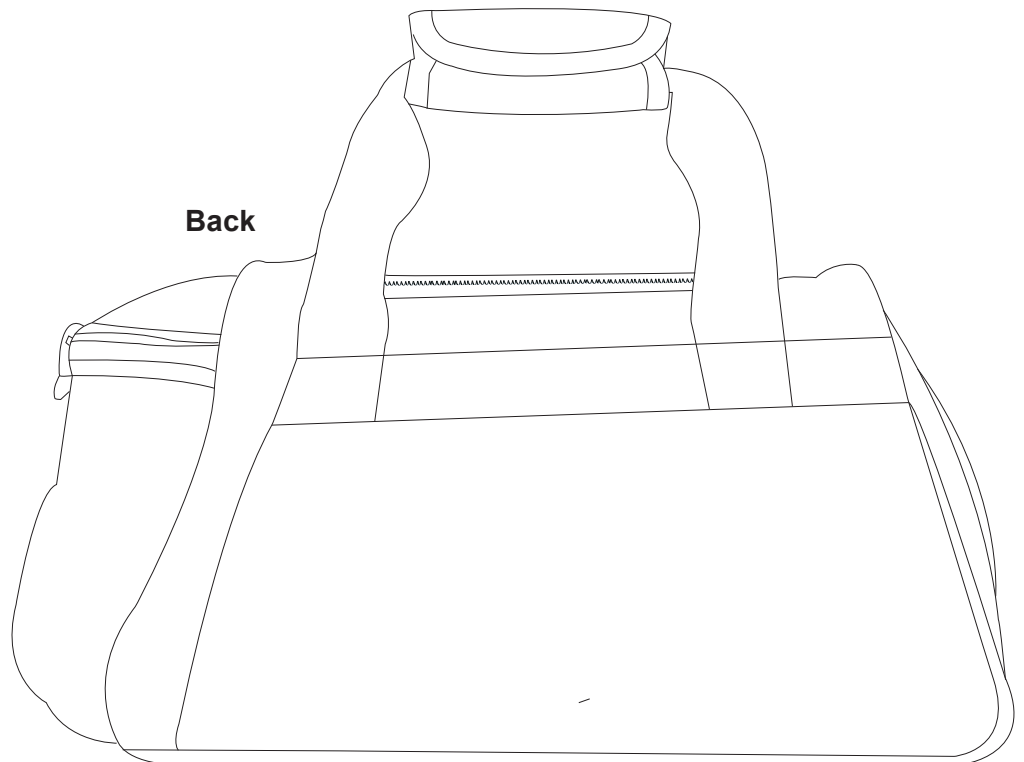

Product Art Template

Product: **HS1007 - High Sierra 22" Switch Blade Sport Duffel Bag**

Product Size: **558mm(w) x 266mm(h) x 254mm(d)**

Product Colour:

Decoration Size: **mm(w) x mm(h)**

Decoration Method:

Decoration Colour:

Artwork Approval

Art Version: V1

Product Scale 25%

Front

Back

Notes:

Please check that all the details are correct before providing your approval with confirmed art version