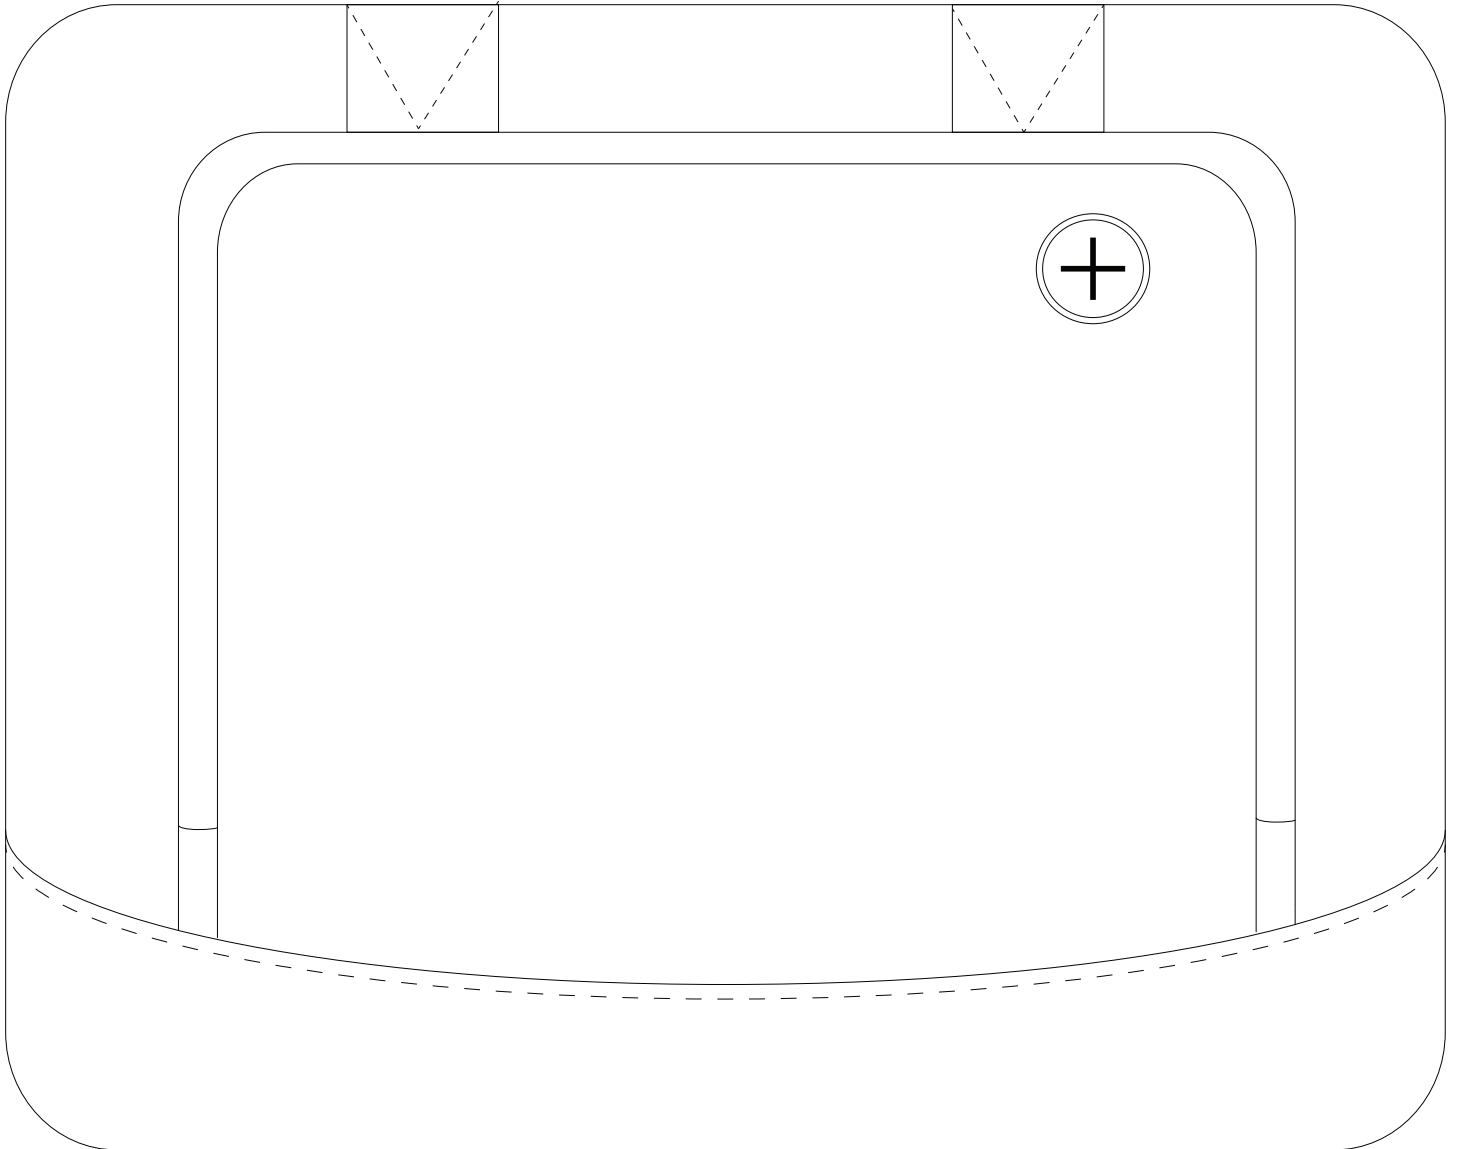

Product Art Template

Product: **5157 - Barracuda Business Briefcase**
Product Size: **381mm(w) x 304mm(h) x 114mm(d)**
Product Colour:
Decoration Size: **mm(w) x mm(h)**
Decoration Method:
Decoration Colour:

**Artwork
Approval**

Art Version: V1

Product Scale 50%

Notes:

Please check that all the details are correct before providing your approval with confirmed art version
Where the decoration method uses digital printing techniques colours are produced using CMYK equivalent.