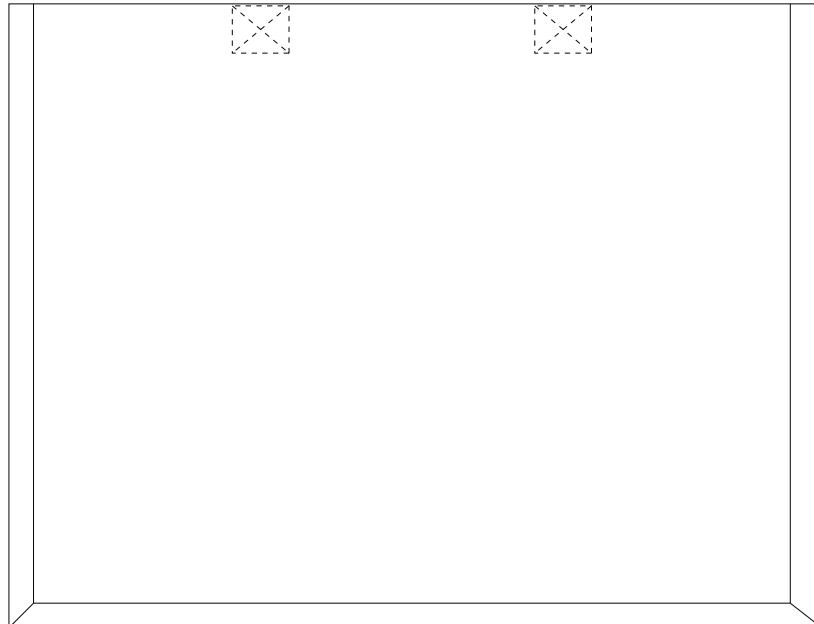

Product Art Template

Product: **5049 - Functional Tote Bag**
Product Size: **420mm(w) x 330mm(h) x 190mm(d)**
Product Colour:
Decoration Size: **mm(w) x mm(h)**
Decoration Method:
Decoration Colour:

**Artwork
Approval**

Art Version: V1

Product Scale 25%

Notes:

Please check that all the details are correct before providing your approval with confirmed art version
Where the decoration method uses digital printing techniques colours are produced using CMYK equivalent.