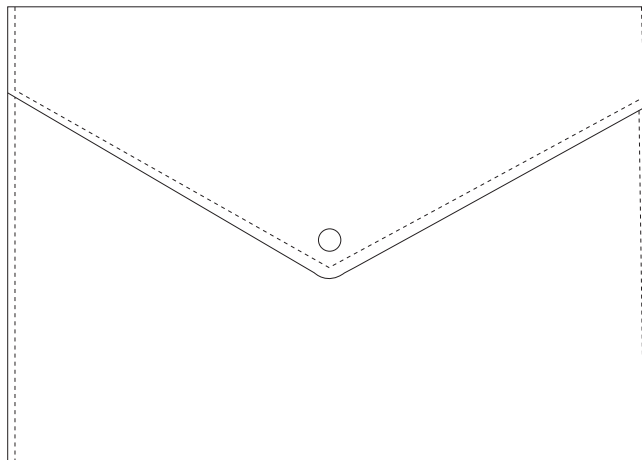

Product Art Template

Product: **2408 - Fab Felt Folder**
Product Size: **340mm(w) x 240mm(h) x 5mm(d)**
Product Colour:
Decoration Size: **mm(w) x mm(h)**
Decoration Method:
Decoration Colour:

**Artwork
Approval**

Art Version: V1

Product Scale 25%

Front View

Back View

Notes:

Please check that all the details are correct before providing your approval with confirmed art version
Where the decoration method uses digital printing techniques colours are produced using CMYK equivalent.