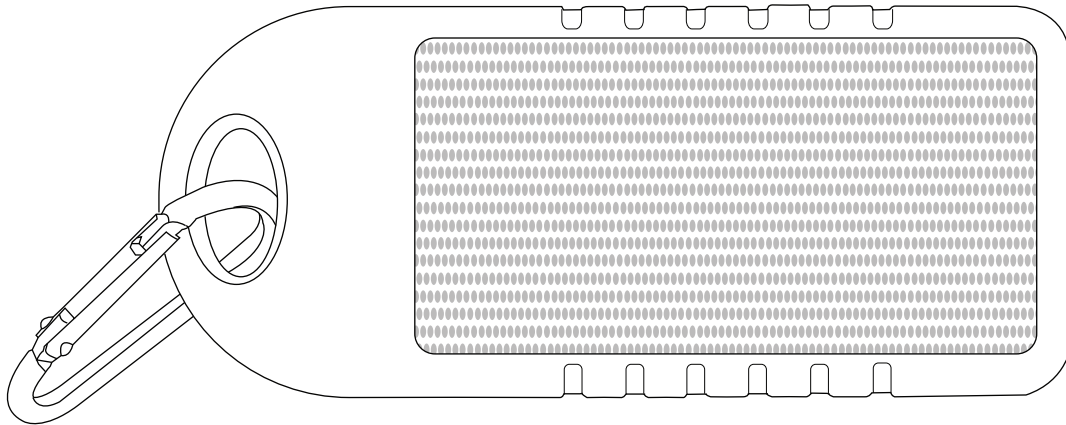

# Product Art Template

Product: **SM-2927 - Omni Outdoor Bluetooth  
Speaker**

Product Size: **120mm(w) x 50mm(h) x 27mm(d)**

Product Colour:

Decoration Size: **mm(w) x mm(h)**

Decoration Method:

Decoration Colour:

**Artwork  
Approval**

Art Version: V1

**Product Scale 100%**

---

**Notes:**

Please check that all the details are correct before providing your approval with confirmed art version

Where the decoration method uses digital printing techniques colours are produced using CMYK equivalent.