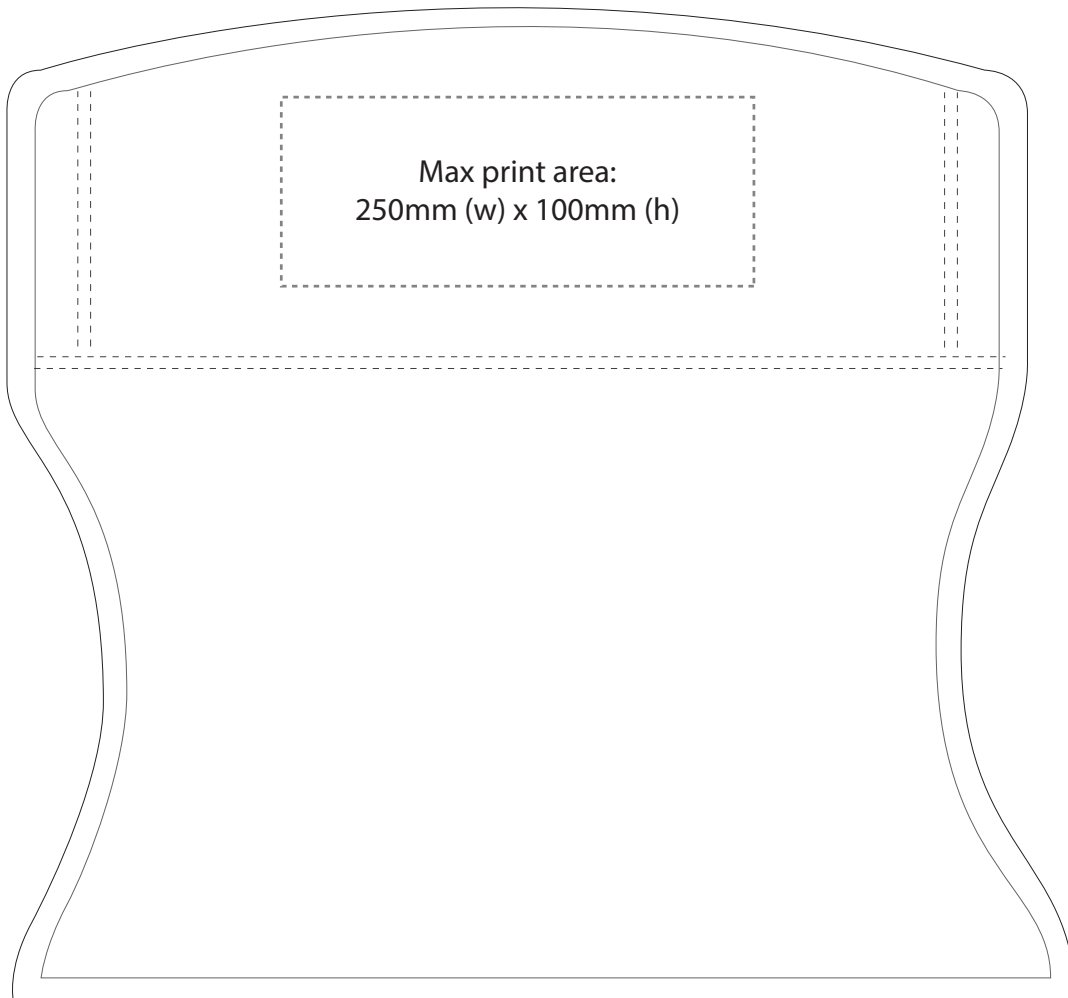

Product Art Template

Product: **TK1028 - Oversized Folding Chair**
Product Size: **900mm(w) x 980mm(h) x 600mm(d)**
Product Colour:
Decoration Size: **mm(w) x mm(h)**
Decoration Method:
Decoration Colour:

**Artwork
Approval**

Art Version: V1

Product Scale 25% Front Panel

Notes:

Please check that all the details are correct before providing your approval with confirmed art version
Where the decoration method uses digital printing techniques colours are produced using CMYK equivalent.

Product Scale 25%
Back Panel

Notes:

Please check that all the details are correct before providing your approval with confirmed art version
Where the decoration method uses digital printing techniques colours are produced using CMYK equivalent.