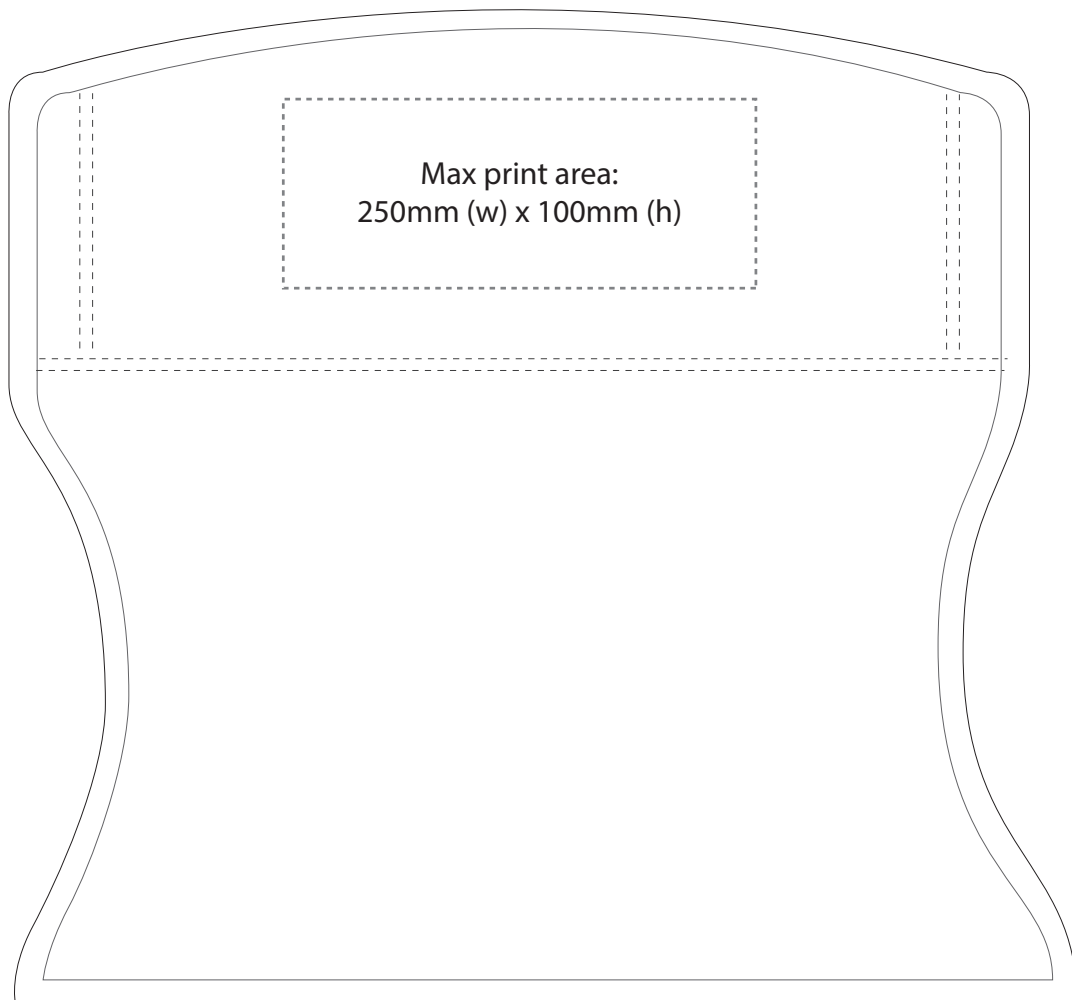

Product Art Template

Product: **TK1028 - Oversized Folding Chair**
Product Size: **900mm(w) x 980mm(h) x 600mm(d)**
Product Colour:
Decoration Size: **mm(w) x mm(h)**
Decoration Method:
Decoration Colour:

**Artwork
Approval**

Art Version: V1

Product Scale 25% Front Panel

Notes:

Please check that all the details are correct before providing your approval with confirmed art version
Where the decoration method uses digital printing techniques colours are produced using CMYK equivalent.

Product Scale 25%
Back Panel

Notes:

Please check that all the details are correct before providing your approval with confirmed art version
Where the decoration method uses digital printing techniques colours are produced using CMYK equivalent.