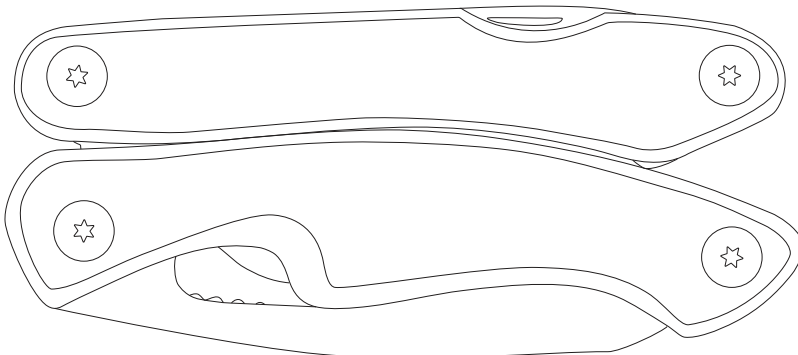

Product Art Template

Product: **TK1017 - Trekk™ Deluxe Multi-tool**
Product Size: Multi tool: 106mm(w) x 46mm(h) x 23mm(d) - closed,
Pouch 130mm(w) x 55mm(h), Box 166mm(w) x 146mm(h)
Product Colour: **Platinum Grey**
Decoration Size: **mm(w) x mm(h)**
Decoration Method:
Decoration Colour:

Artwork Approval

Art Version: V1

Product Scale 100%

Front View

Pouch

Back View

Notes:

Please check that all the details are correct before providing your approval with confirmed art version
Where the decoration method uses digital printing techniques colours are produced using CMYK equivalent.

Product Scale 100%

Box/Packaging