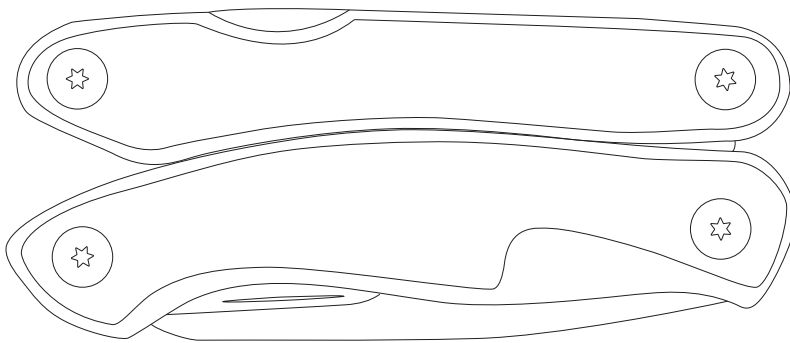

Product Art Template

Product: **TK1017 - Trekk™ Deluxe Multi-tool**
Product Size: Multi tool: 106mm(w) x 46mm(h) x 23mm(d) - closed,
Pouch 130mm(w) x 55mm(h), Box 166mm(w) x 146mm(h)
Product Colour: **Platinum Grey**
Decoration Size: **mm(w) x mm(h)**
Decoration Method:
Decoration Colour:

Artwork Approval

Art Version: V1

Product Scale 100%

Front View

Pouch

Back View

Notes:

Please check that all the details are correct before providing your approval with confirmed art version
Where the decoration method uses digital printing techniques colours are produced using CMYK equivalent.