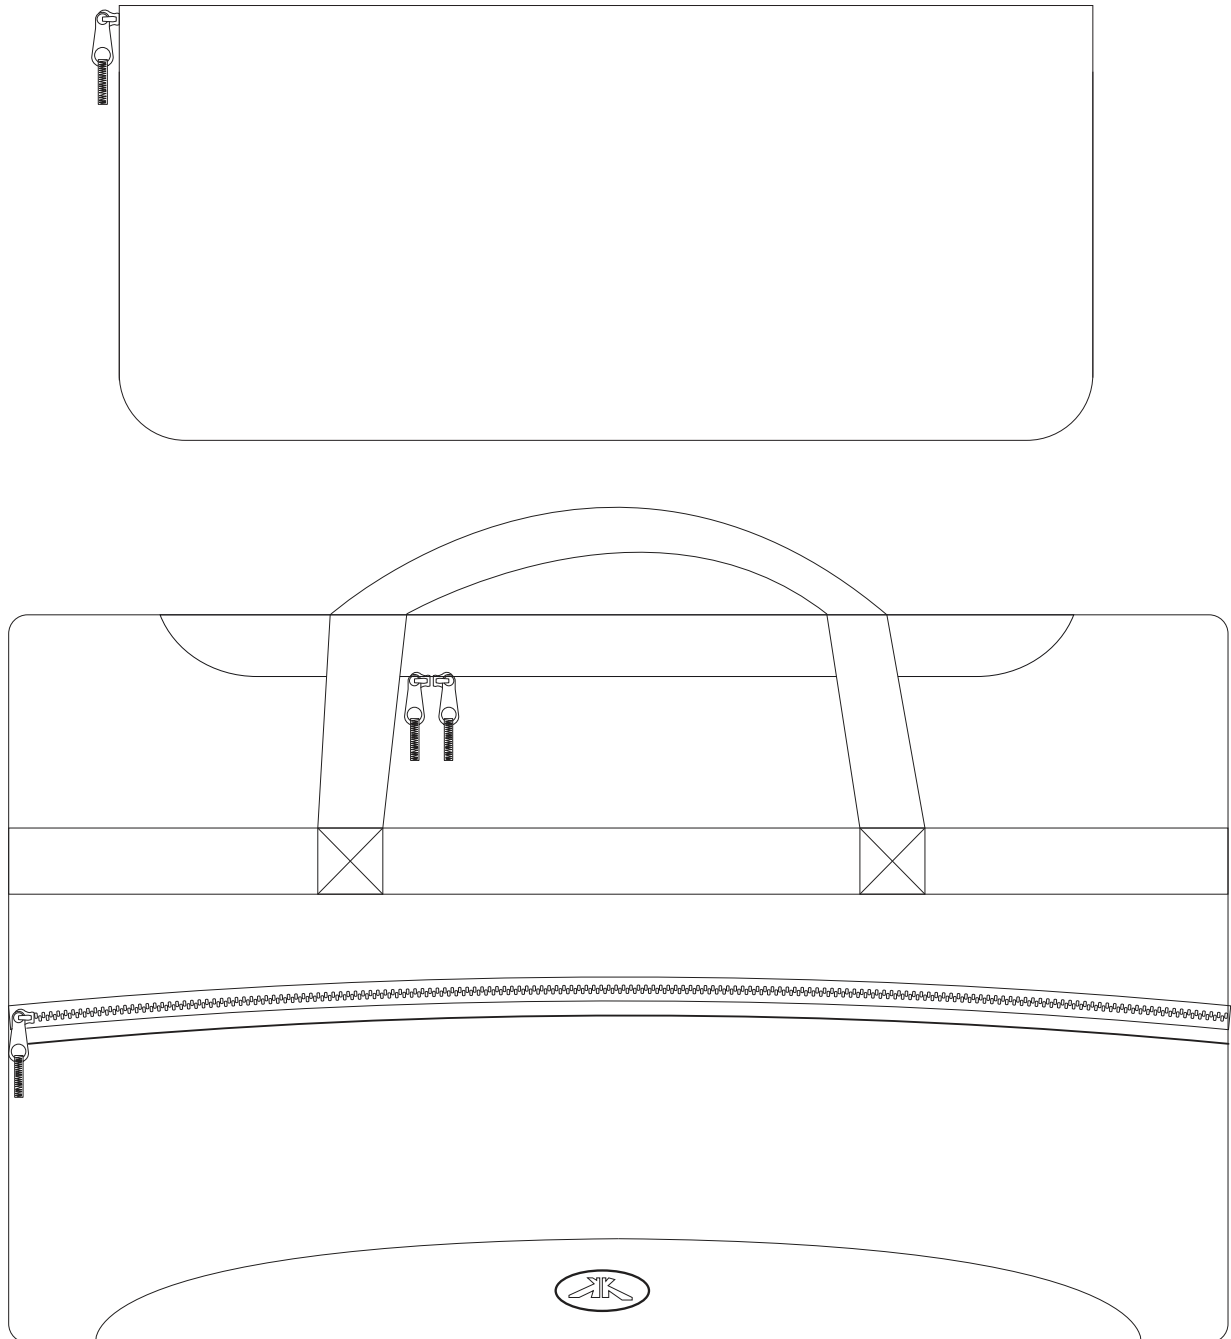

Product Art Template

Product: **TK1003 - Trekk™ Duffel**
Product Size: **645mm(w) x 385mm(h) x 320mm(d)**
Product Colour:
Decoration Size: **mm(w) x mm(h)**
Decoration Method:
Decoration Colour:

Artwork Approval

Art Version: V1

Shown @ 25%

Notes:

Please check that all the details are correct before providing your approval with confirmed art version
Where the decoration method uses digital printing techniques colours are produced using CMYK equivalent.