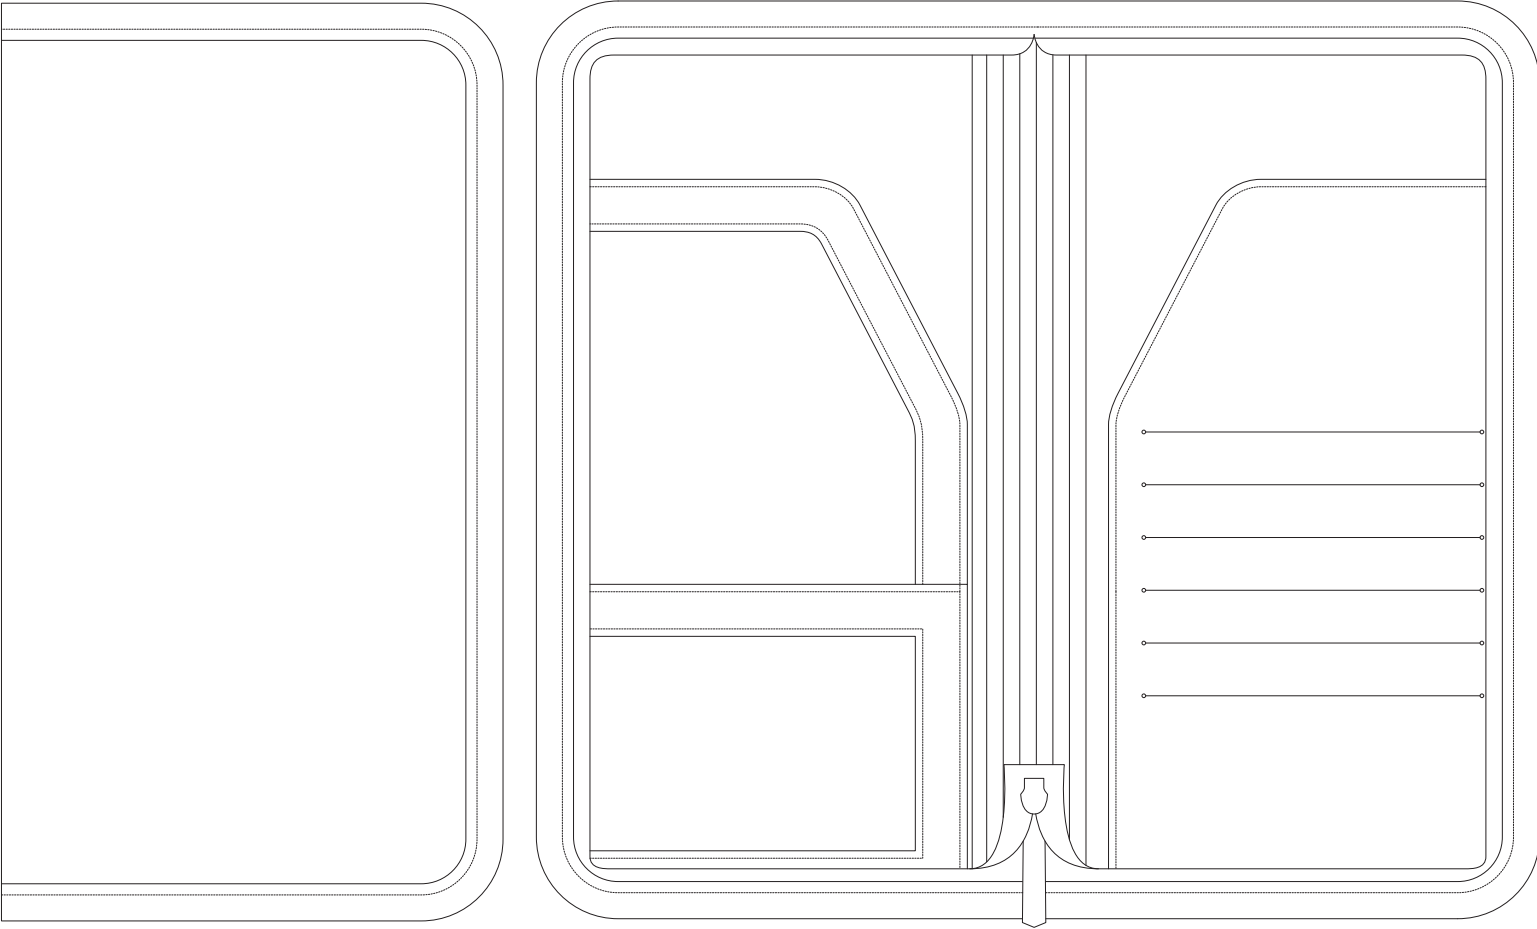

Product Art Template

Product: **9115 - Travel Wallet**
Product Size: **135mm(w) x 245mm(h) x 30mm(d)**
Product Colour:
Decoration Size: **mm(w) x mm(h)**
Decoration Method:
Decoration Colour:

**Artwork
Approval**

Art Version: V1

Product Scale 50%

Notes:

Please check that all the details are correct before providing your approval with confirmed art version
Where the decoration method uses digital printing techniques colours are produced using CMYK equivalent.