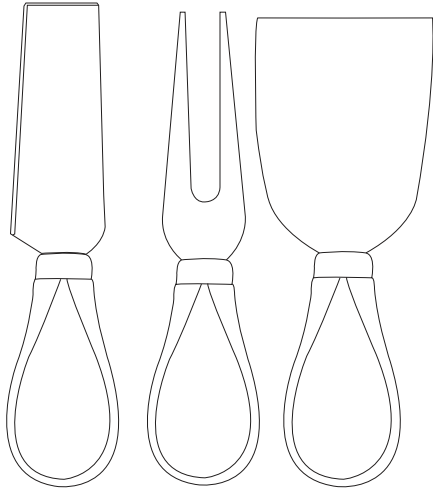

# Product Art Template

Product: **794 - 3 Piece Cheese Set**  
Product Size: **Box: 165mm(w) x 170mm(h) x 25mm(d),  
Utensils 125mm(h)**  
Product Colour:  
Decoration Size: **mm(w) x mm(h)**  
Decoration Method:  
Decoration Colour:

**Artwork  
Approval**

Art Version: V1

**Product Scale 50%**

**box - lid**

**Notes:**

Please check that all the details are correct before providing your approval with confirmed art version  
Where the decoration method uses digital printing techniques colours are produced using CMYK equivalent.