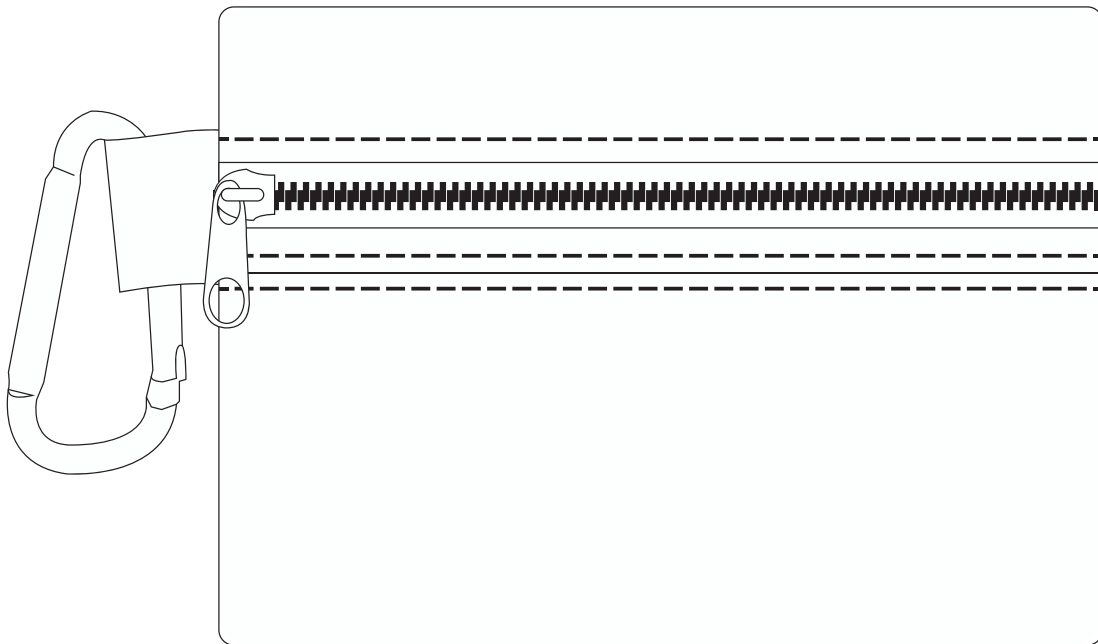

Product Art Template

Product: **1389 - Zippered 20-Piece First Aid Pouch**

Product Size: **114.3mm(w) x 82.55mm(h) x 12.7mm(d)**

Product Colour:

Decoration Size: **mm(w) x mm(h)**

Decoration Method:

Decoration Colour:

**Artwork
Approval**

Art Version: V1

Product Scale 100%

Notes:

Please check that all the details are correct before providing your approval with confirmed art version

Where the decoration method uses digital printing techniques colours are produced using CMYK equivalent.