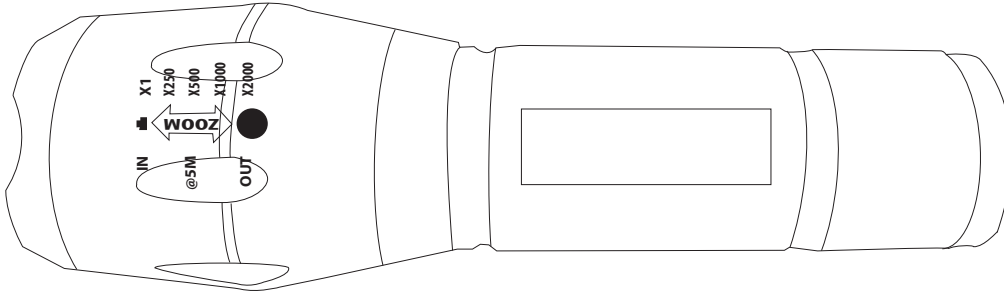

Product Art Template

Product: **TK1045 - Trekk 300 Lumens Torch**

Product Size: **Torch: 133mm(w) x 38mm Ø;
Pouch: 48mm(w) x 160mm(h)**

Product Colour: -

Decoration Size: **mm(w) x mm(h)**

Decoration Method: -

Decoration Colour: -

Artwork Approval

Art Version: V1

Product Scale 100%

Pouch

Box/Packaging

Notes:

Please check that all the details are correct before providing your approval with confirmed art version
Where the decoration method uses digital printing techniques colours are produced using CMYK equivalent.