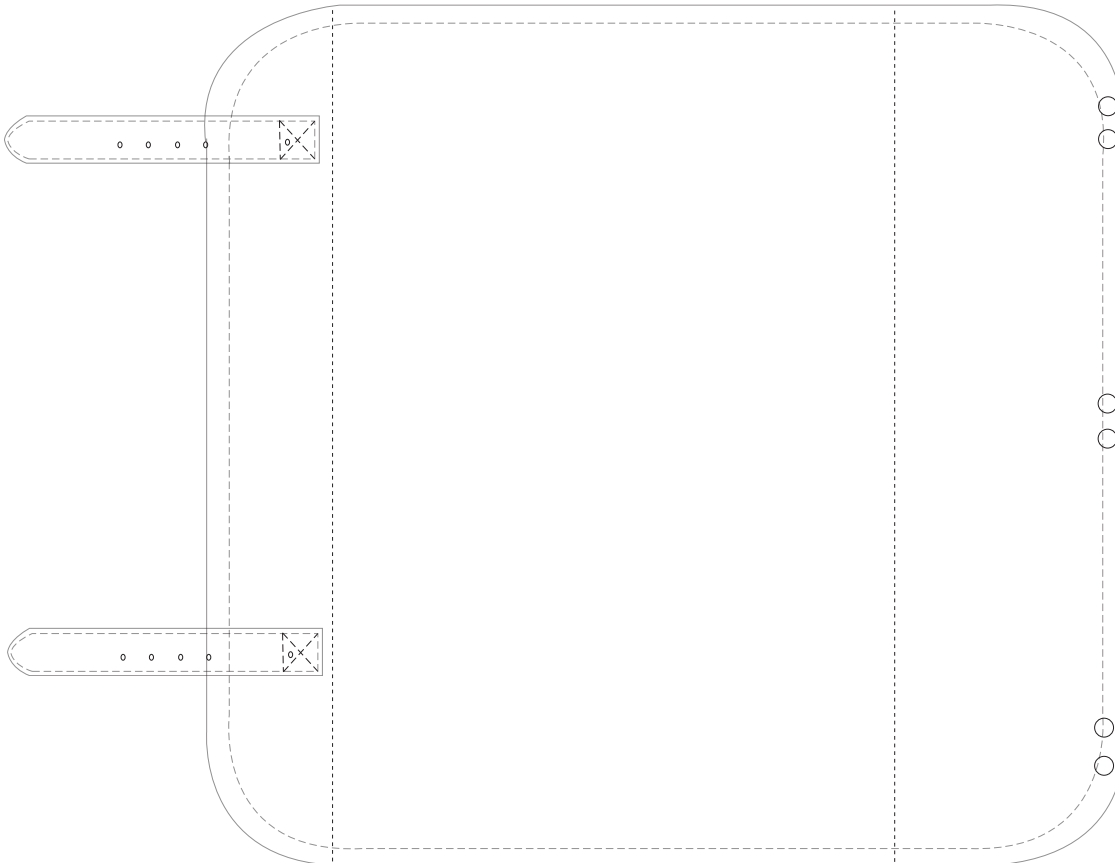

Product Art Template

Product: **TM1046 - Trekk Wicker Basket with Picnic Table**

Product Size: **460mm(w) x 255mm(h) x 300mm(d)**

Product Colour: -

Decoration Size: **mm(w) x mm(h)**

Decoration Method: -

Decoration Colour: -

Artwork Approval

Art Version: V1

Product Scale 25%

Cover

Notes:

Please check that all the details are correct before providing your approval with confirmed art version
Where the decoration method uses digital printing techniques colours are produced using CMYK equivalent.

Lid - Closed view

Lid - Open view