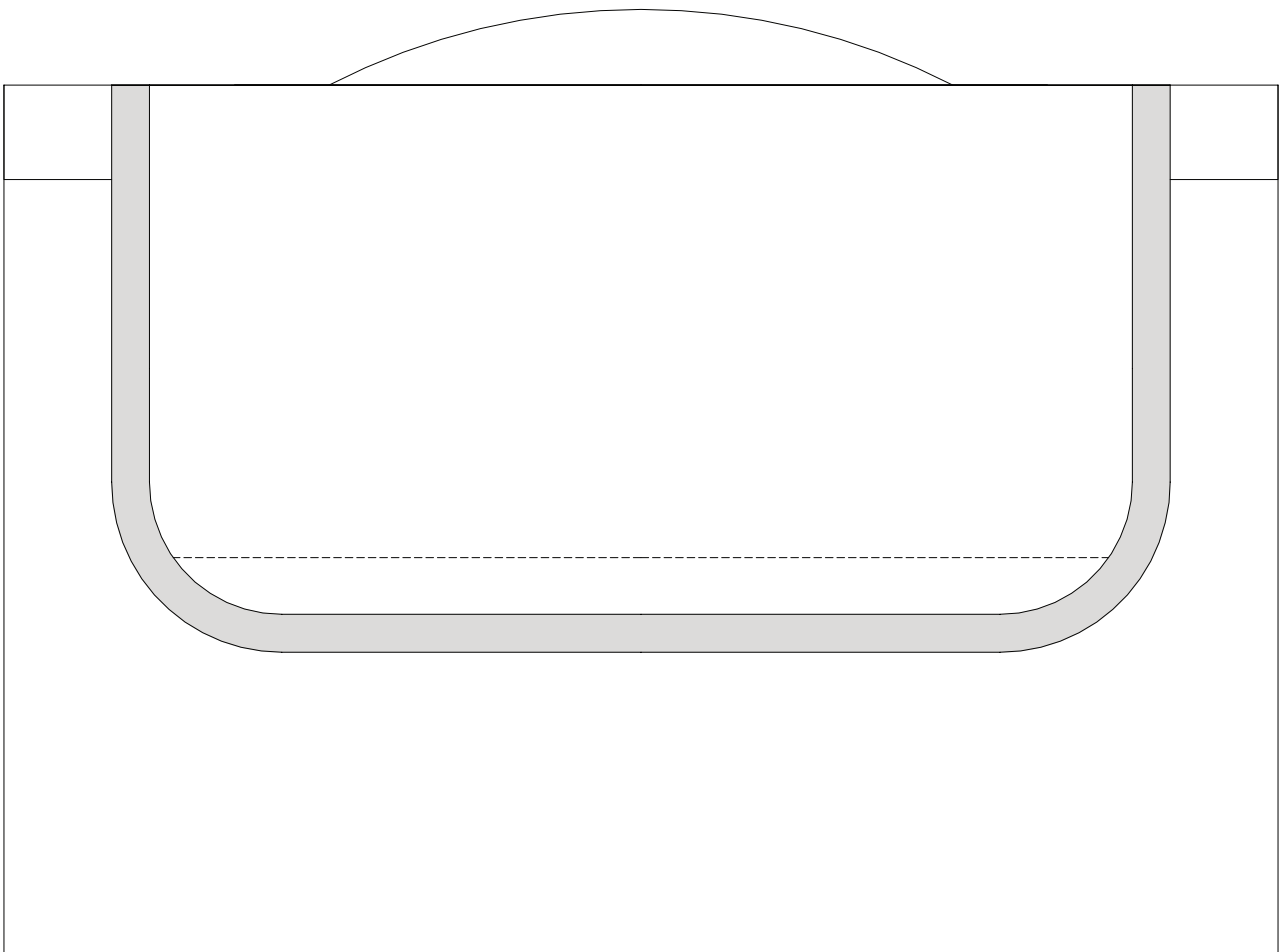

Product Art Template

Product: **750 - Picnic Rug**
Product Size: **1370mm(w) x 1770mm(h)**
Product Colour:
Decoration Size: **mm(w) x mm(h)**
Decoration Method:
Decoration Colour:

**Artwork
Approval**

Art Version: V1

Product Scale 50%

Notes:

Please check that all the details are correct before providing your approval with confirmed art version
Where the decoration method uses digital printing techniques colours are produced using CMYK equivalent.