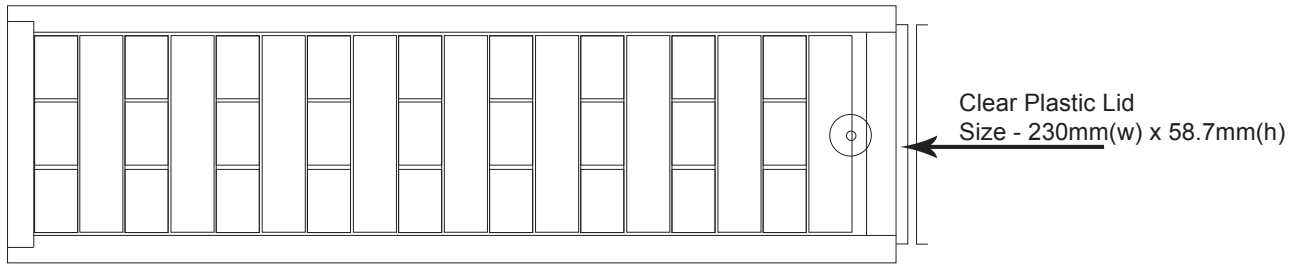

# Product Art Template

Product: **1357 - Tumbling Tower Wood Block Stacking Game**  
Product Size: **68mm(w) x 234mm(h) x 62.6mm(d)**  
Product Colour:  
Decoration Size: **mm(w) x mm(h)**  
Decoration Method:  
Decoration Colour:

## Product Scale 50%

Product Size - 234mm(w) x 62.6mm(h)

Wooden Side 1 Panel - 234mm(w) x 62.6mm(h)

Top

Clear Plastic Lid Size - 231mm(w) x 59mm(h)

Top

Wooden Side 2 Panel - 234mm(w) x 62.6mm(h)

Top

Wooden Top Panel - 67.8mm(w) x 62.5mm(h)