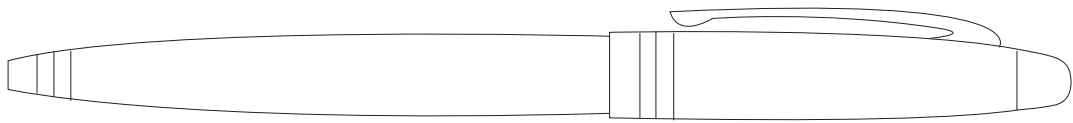

# Product Art Template

Product: **701 - Le Mans Ballpoint Pen**  
Product Size: **145mm(h) x 13mm Ø**  
Product Colour:  
Decoration Size: **mm(w) x mm(h)**  
Decoration Method:  
Decoration Colour:

**Artwork  
Approval**

Art Version: V1

**Product Scale 100%**

Right Hand

Left Hand

---

**Notes:**

Please check that all the details are correct before providing your approval with confirmed art version  
Where the decoration method uses digital printing techniques colours are produced using CMYK equivalent.