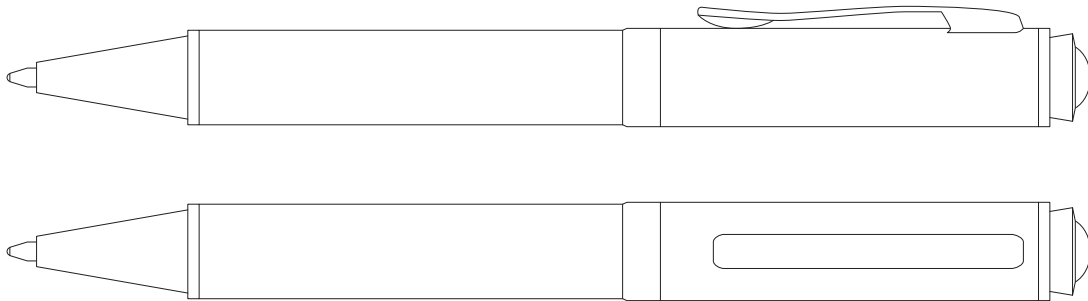

Product Art Template

Product: **698 - Carbon Fibre Ballpoint Pen**
Product Size:
Product Colour:
Decoration Size: **mm(w) x mm(h)**
Decoration Method:
Decoration Colour:

**Artwork
Approval**

Art Version: V1

Product Scale 100%

Notes:

Please check that all the details are correct before providing your approval with confirmed art version
Where the decoration method uses digital printing techniques colours are produced using CMYK equivalent.