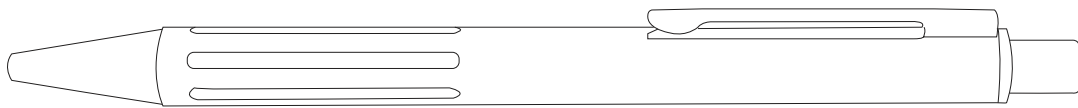

# Product Art Template

Product: **6012 - Danley Ballpoint Pen**  
Product Size: **140mm(h) x 10mm Ø**  
Product Colour:  
Decoration Size: **mm(w) x mm(h)**  
Decoration Method:  
Decoration Colour:

**Artwork  
Approval**

Art Version: V1

**Product Scale 100%**

---