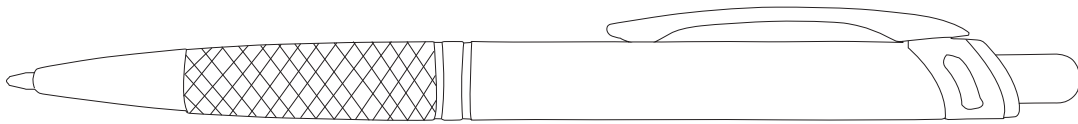

# Product Art Template

Product: **6009 - Annabelle Ballpoint Pen**  
Product Size: **10mm(w) x 139mm(h)**  
Product Colour:  
Decoration Size: **mm(w) x mm(h)**  
Decoration Method:  
Decoration Colour:

**Artwork  
Approval**

Art Version: V1

**Product Scale 100%**

---