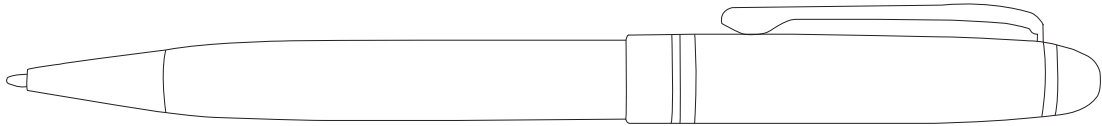

# Product Art Template

Product: **6002 - Bristol Twist Ballpoint Pen**  
Product Size: **141mm(h) x 15.5mmØ**  
Product Colour:  
Decoration Size: **mm(w) x mm(h)**  
Decoration Method:  
Decoration Colour:

**Artwork  
Approval**

Art Version: V1

**Product Scale 100%**

---

**Notes:**

Please check that all the details are correct before providing your approval with confirmed art version  
Where the decoration method uses digital printing techniques colours are produced using CMYK equivalent.