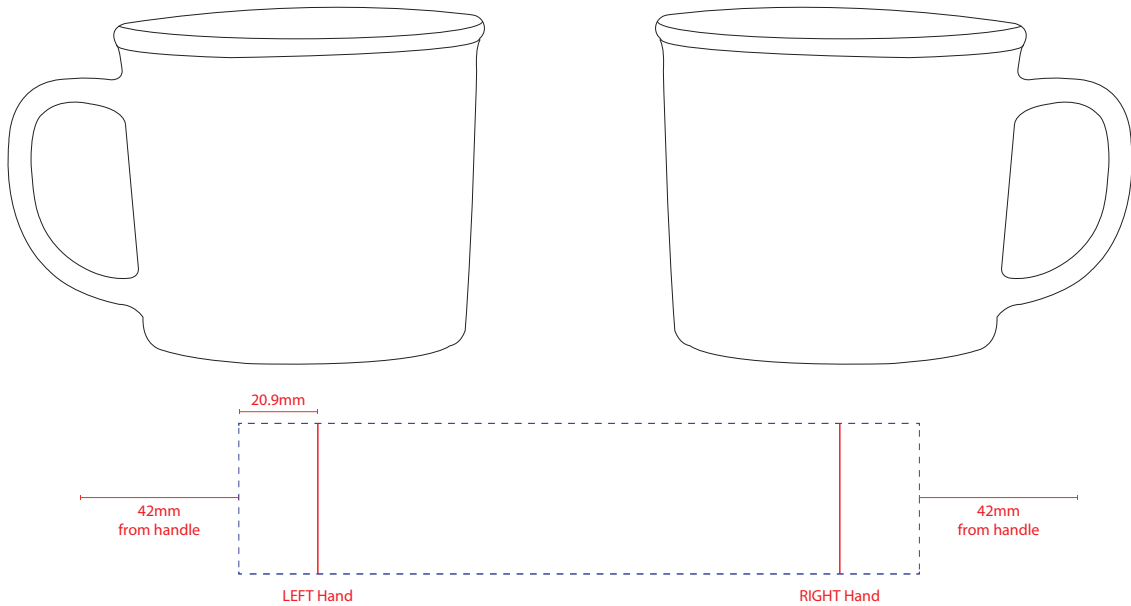

# Product Art Template

Product: **4095 - Axle Ceramic Mug 350ml**  
Product Size: **95mm(w) x 83mm(h)**  
Product Colour: **-**  
Decoration Size: **mm(w) x mm(h)**  
Decoration Method: **-**  
Decoration Colour: **-**

**Artwork Approval**

Art Version: V1

**Product Scale 50%**