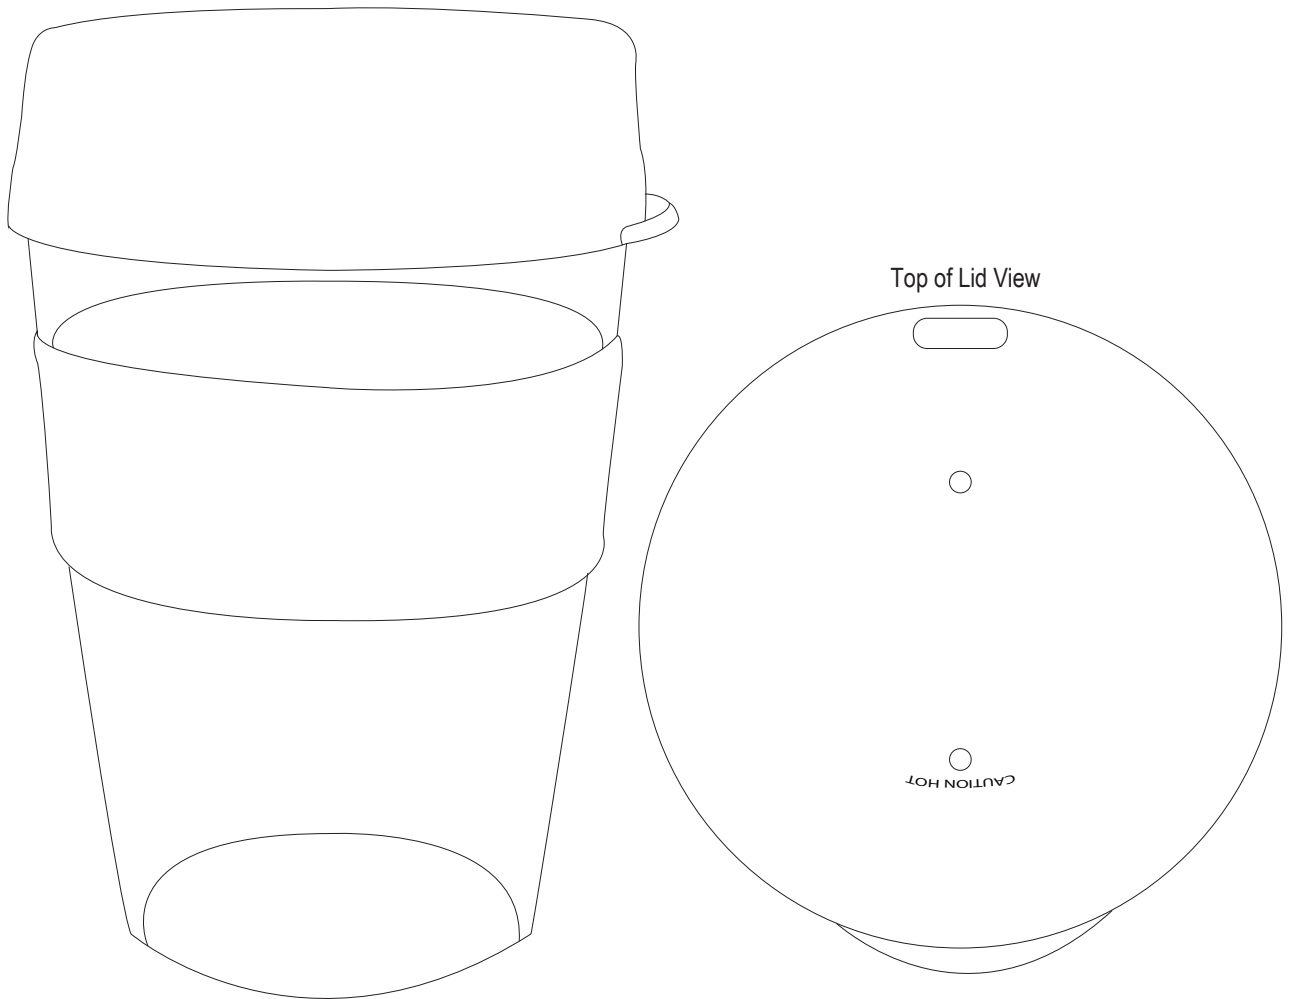

Product Art Template

Product: **CC1002 - Carry Cup Glass**
Product Size: **130mm(h) x 80mm(w)**
Product Colour:
Decoration Size: **mm(w) x mm(h)**
Decoration Method:
Decoration Colour:

**Artwork
Approval**

Art Version: V1

Product Scale 100%

Notes:

Please check that all the details are correct before providing your approval with confirmed art version
Where the decoration method uses digital printing techniques colours are produced using CMYK equivalent.