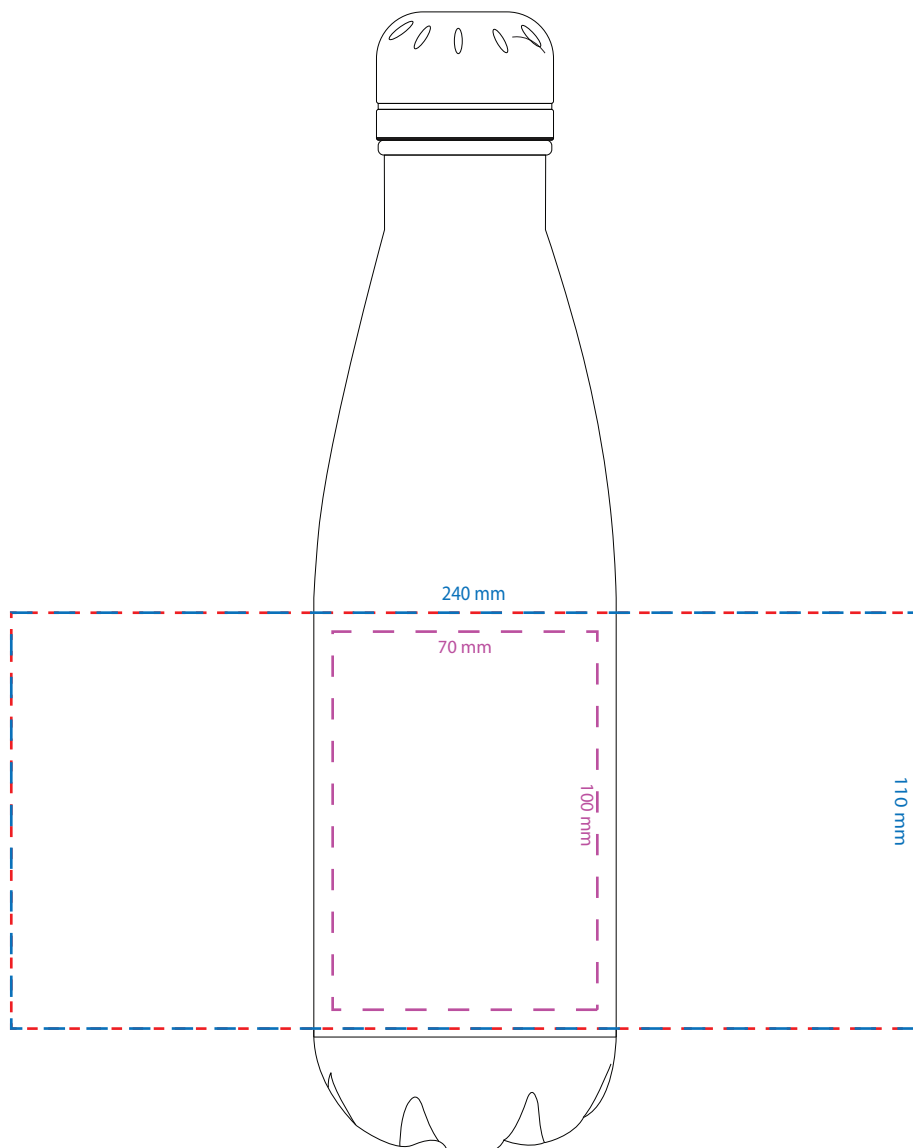

Product Art Template

Product: **5262RT - Mega Copper Vacuum Insulated
760ml Bottle with Rotary Digital Print**
Product Size: **80mm(dia) x 302mm(h)**
Product Colour: **White**
Decoration Size: **mm(w) x mm(h)**
Decoration Method: **Full Colour Rotary Print**
Decoration Colour:

Product: **5262RT - Mega Copper Vacuum Insulated
760ml Bottle with Rotary Digital Print**
Product Size: **80mm(dia) x 302mm(h)**
Product Colour: **White**
Decoration Size: **mm(w) x mm(h)**
Decoration Method: **Full Colour Rotary Print**
Decoration Colour:

**Artw
App**

Art V

Product Scale 50%

Red line represents MDA (MAX DEC AREA)
Blue line represents art deck size for Rotary Print - Large
Blue line represents art deck size for Rotary Print - Small

logo shown @ 100%

240mm

125.5mm

110mm