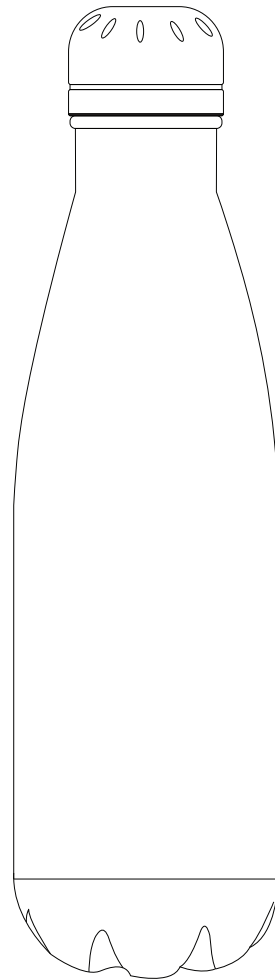

# Product Art Template

Product: **4100 - Silo Single Wall Stainless Steel Bottle**

Product Size: **257mm(h) x 70mm Ø**

Product Colour:

Decoration Size: **mm(w) x mm(h)**

Decoration Method:

Decoration Colour:

**Artwork  
Approval**

Art Version: V1

**Product Scale 50%**

---

**Notes:**

Please check that all the details are correct before providing your approval with confirmed art version  
Where the decoration method uses digital printing techniques colours are produced using CMYK equivalent.