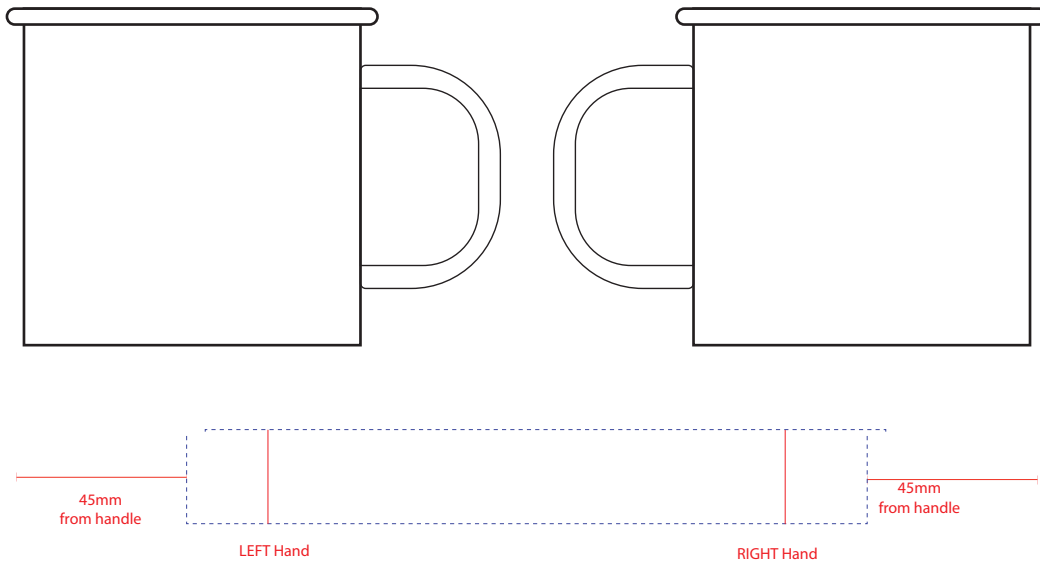

# Product Art Template

Product: **4080 - Enamel Metal Cup 500ml**  
Product Size: **89mm(h) x 90mm(w) below the lip**  
**130mm(w) including the handle**  
Product Colour:  
Decoration Size: **mm(w) x mm(h)**  
Decoration Method:  
Decoration Colour:

**Artwork Approval**

Art Version: V1

**Product Scale 50%**