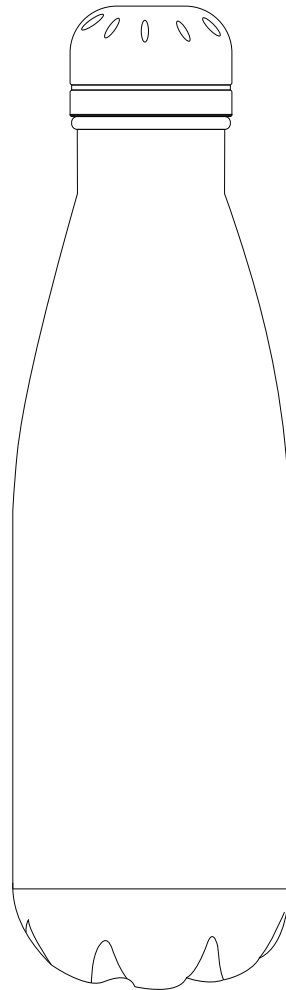

Product Art Template

Product: **4070RT - Copper Vacuum Insulated
Bottle 500ml with Rotary Digital Print**
Product Size: **74mm(dia) x 260mm(h)**
Product Colour: **White**
Decoration Size: **mm(w) x mm(h)**
Decoration Method:
Decoration Colour:

**Artwork
Approval**

Art Version: V1

Product Scale 50%

Notes:

Please check that all the details are correct before providing your approval with confirmed art version
Where the decoration method uses digital printing techniques colours are produced using CMYK equivalent.

Product: **4070RT - Copper Vacuum Insulated
Bottle 500ml with Rotary Digital Print**
Product Size: **74mm(dia) x 260mm(h)**
Product Colour: **White**
Decoration Size: **mm(w) x mm(h)**
Decoration Method: **Rotary Print**
Decoration Colour:

**Artwork
Approval**

Art Version: V1

**Rotary Print
Product Scale 50%**

Red line represents MDA (MAX DEC AREA)
Blue line represents art deck size for Rotary Print
Blue line represents art deck size for Rotary Print - Small