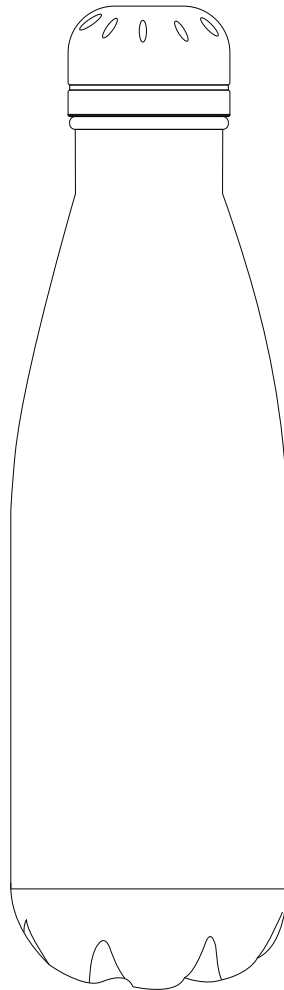

Product Art Template

Product: **4070RT - Copper Vacuum Insulated
Bottle 500ml with Rotary Digital Print**
Product Size: **74mm(dia) x 260mm(h)**
Product Colour: **White**
Decoration Size: **mm(w) x mm(h)**
Decoration Method:
Decoration Colour:

**Artwork
Approval**

Art Version: V1

Product Scale 50%

Notes:

Please check that all the details are correct before providing your approval with confirmed art version
Where the decoration method uses digital printing techniques colours are produced using CMYK equivalent.

Product: **4070RT - Copper Vacuum Insulated
Bottle 500ml with Rotary Digital Print**
Product Size: **74mm(dia) x 260mm(h)**
Product Colour: **White**
Decoration Size: **mm(w) x mm(h)**
Decoration Method: **Rotary Print**
Decoration Colour:

**Artwork
Approval**

Art Version: V1

**Rotary Print
Product Scale 50%**

Red line represents MDA (MAX DEC AREA)
Blue line represents art deck size for Rotary Print
Blue line represents art deck size for Rotary Print - Small