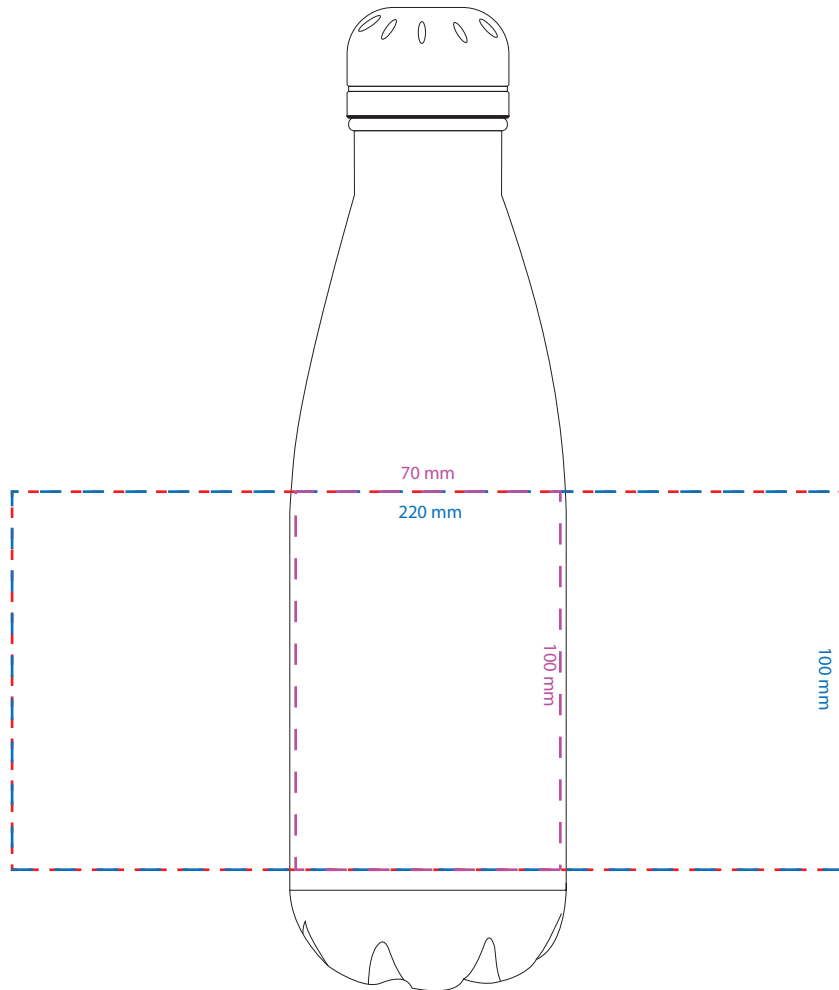

Product Art Template

Product: **4070RT - Copper Vacuum Insulated
Bottle 500ml with Rotary Digital Print**
Product Size: **74mm(dia) x 260mm(h)**
Product Colour: **White**
Decoration Size: **mm(w) x mm(h)**
Decoration Method:
Decoration Colour:

**Artwork
Approval**

Art Version: V1

Product Scale 50%

Notes:

Please check that all the details are correct before providing your approval with confirmed art version
Where the decoration method uses digital printing techniques colours are produced using CMYK equivalent.

Product: **4070RT - Copper Vacuum Insulated
Bottle 500ml with Rotary Digital Print**
Product Size: **74mm(dia) x 260mm(h)**
Product Colour: **White**
Decoration Size: **mm(w) x mm(h)**
Decoration Method: **Rotary Print**
Decoration Colour:

**Artwork
Approval**

Art Version: V1

**Rotary Print
Product Scale 50%**

Red line represents MDA (MAX DEC AREA)
Blue line represents art deck size for Rotary Print
Blue line represents art deck size for Rotary Print - Small