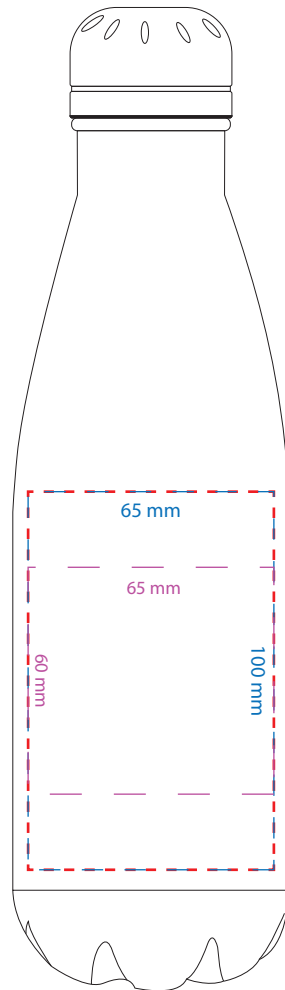

# Product Art Template

Product: **4070 - Copper Vacuum Insulated  
Bottle 500ml**

Product Size: **74mm(dia) x 260mm(h)**

Product Colour:

Decoration Size: **mm(w) x mm(h)**

Decoration Method:

Decoration Colour:

**Artwork  
Approval**

Art Version: V1

**Product Scale 50%**

---

**Notes:**

Please check that all the details are correct before providing your approval with confirmed art version  
Where the decoration method uses digital printing techniques colours are produced using CMYK equivalent.

Product: **4070 - Copper Vacuum Insulated Bottle 500ml**  
Product Size: **74mm(dia) x 260mm(h)**  
Product Colour:  
Decoration Size: **mm(w) x mm(h)**  
Decoration Method: **Laser Engrave**  
Decoration Colour:

**Artwork Approval**

Art Version: V1

**Laser Engraving  
Product Scale 50%**

Red line represents MDA (MAX DEC AREA)  
Laser engraving per position - Small  
Laser engraving per position - Large

**Notes:**