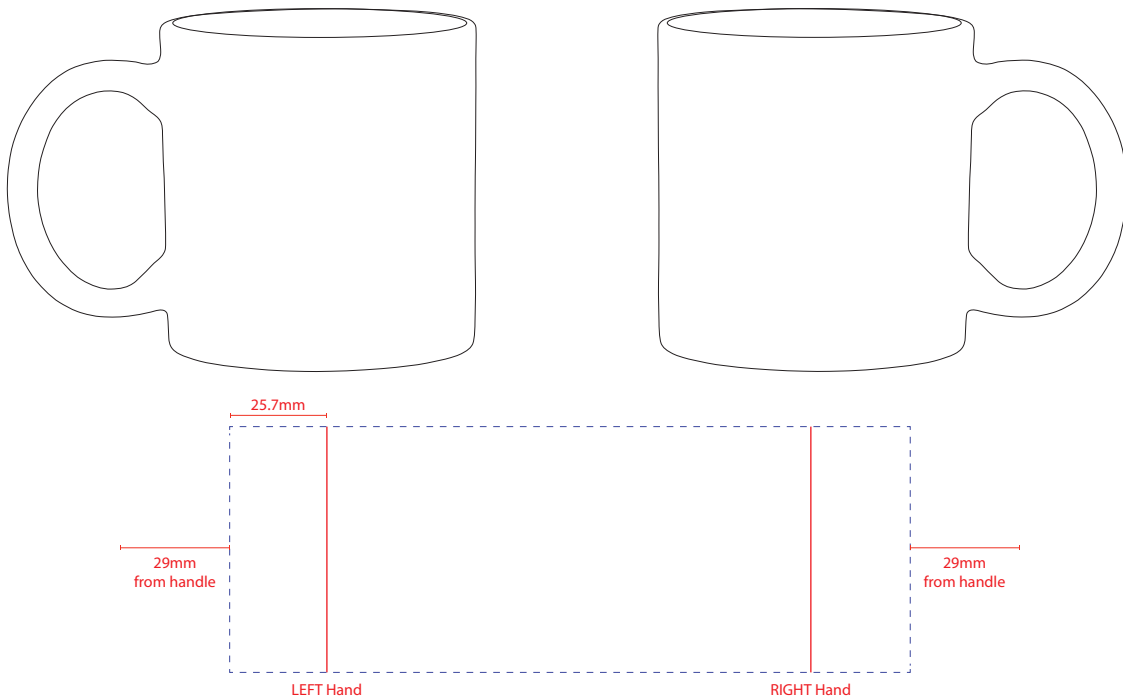

Product Art Template

Product: **400126 - Can Mug - Matte Finish**
Product Size: **83mm(w) x 96mm(h)**
Product Colour: -
Decoration Size: **mm(w) x mm(h)**
Decoration Method: -
Decoration Colour: -

Artwork Approval

Art Version: V1

Product Scale 50%

Notes:

Please check that all the details are correct before providing your approval with confirmed art version
Where the decoration method uses digital printing techniques colours are produced using CMYK equivalent.