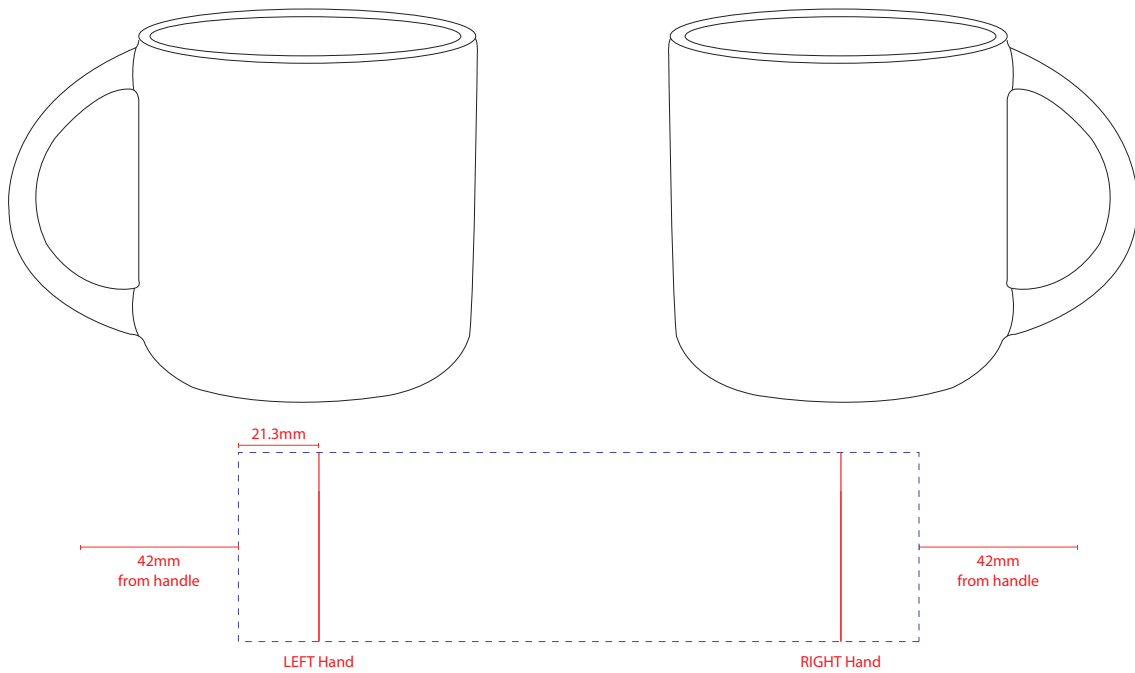

# Product Art Template

Product: **3142 - Tango Ceramic Mug**  
**350ml in Giftbox**  
Product Size: **90mm(h) x 89mm Ø**  
Product Colour: **-**  
Decoration Size: **mm(w) x mm(h)**  
Decoration Method: **-**  
Decoration Colour: **-**

## Product Scale 50%