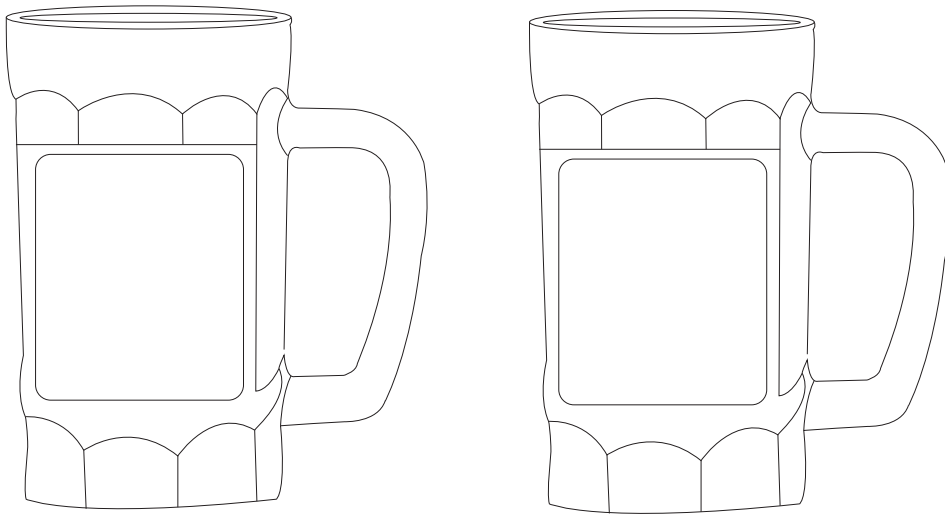

# Product Art Template

Product: **1792 - Beer Glass Set**  
Product Size: **77mm(w) x 133mm(h) x 74mm(d) excluding handle,  
Box 290mm(w) x 180mm(h)**  
Product Colour:  
Decoration Size: **mm(w) x mm(h)**  
Decoration Method:  
Decoration Colour:

**Artwork  
Approval**

Art Version: V1

**Product Scale 50%**

**Lid**

**Notes:**

Please check that all the details are correct before providing your approval with confirmed art version  
Where the decoration method uses digital printing techniques colours are produced using CMYK equivalent.