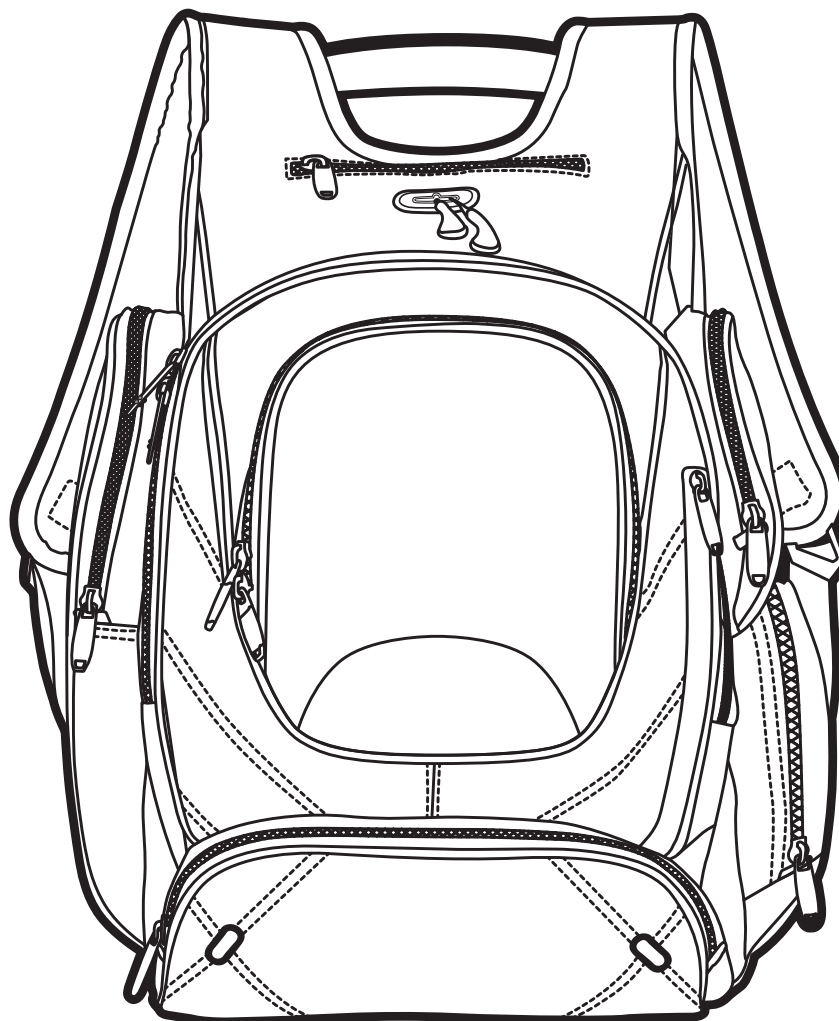

Product Art Template

Product: **EL003 - Elleven™ Checkpoint-Friendly
Compu-Backpack**

Product Size: **431mm(w) x 483mm(h) x 152mm(d)**

Product Colour:

Decoration Size: **mm(w) x mm(h)**

Decoration Method:

Decoration Colour:

**Artwork
Approval**

Art Version: V1

Product Scale 25%

Notes:

Please check that all the details are correct before providing your approval with confirmed art version

Where the decoration method uses digital printing techniques colours are produced using CMYK equivalent.