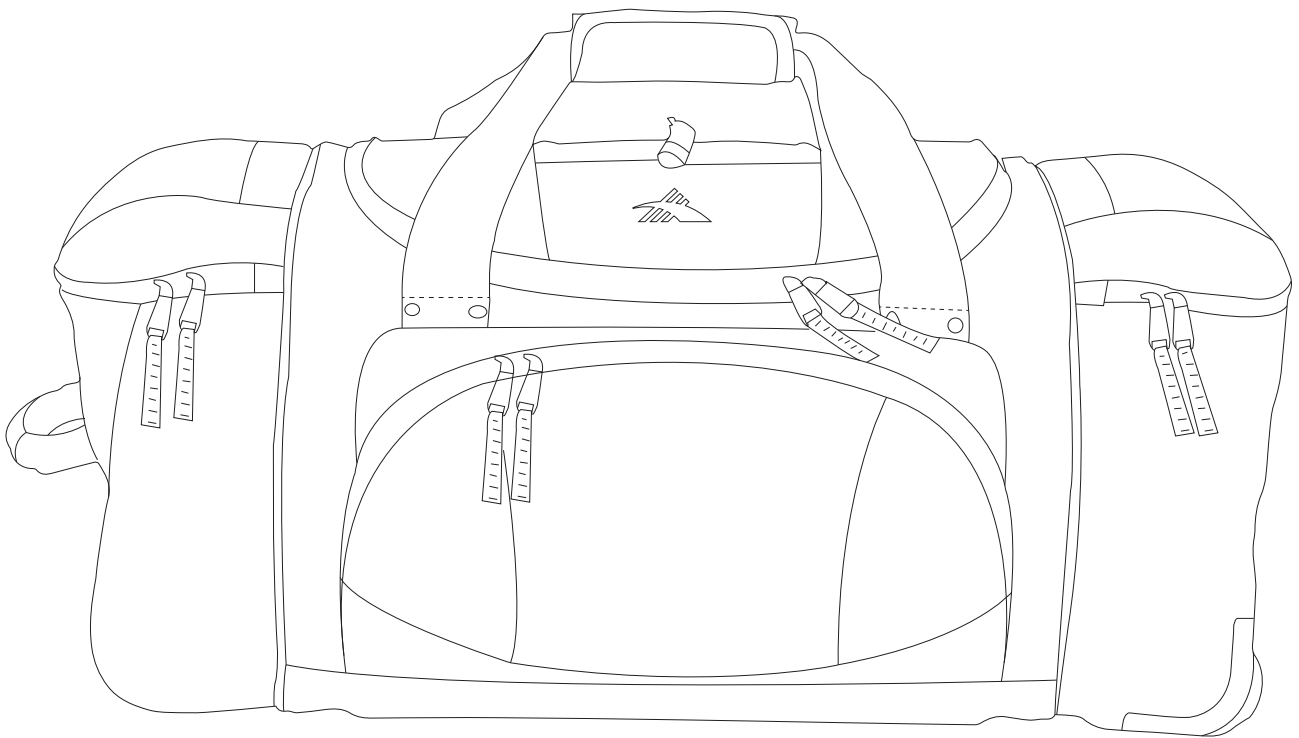

Product Art Template

Product: **HS1012 - High Sierra 26 inch Wheeled
Duffel Bag**

Product Size: **660mm(w) x 330mm(h) x 304mm(d)**

Product Colour:

Decoration Size: **mm(w) x mm(h)**

Decoration Method:

Decoration Colour:

**Artwork
Approval**

Art Version: V1

Product Scale 25%

Notes:

Please check that all the details are correct before providing your approval with confirmed art version

Where the decoration method uses digital printing techniques colours are produced using CMYK equivalent.