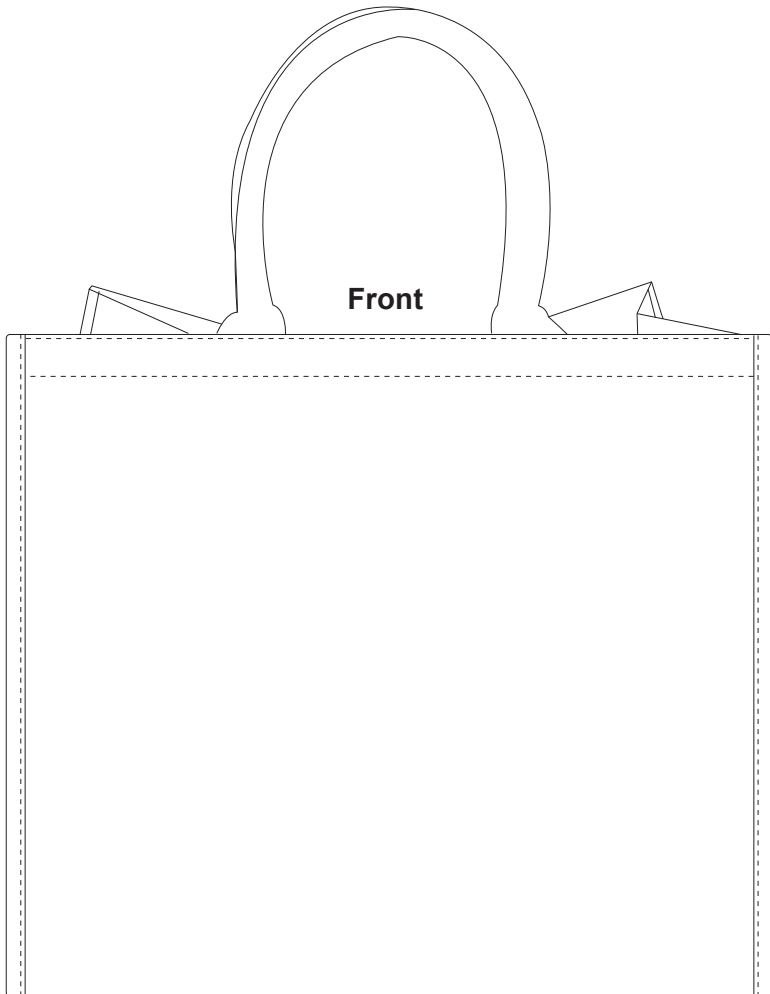

# Product Art Template

Product: **5176 - Large Jute Tote**  
Product Size: **400mm(w) x 355mm(h) x 198mm(d)**  
Product Colour:  
Decoration Size: **mm(w) x mm(h)**  
Decoration Method:  
Decoration Colour:

**Artwork Approval**

Art Version: V1

**Product Scale 25%**

**Notes:**

Please check that all the details are correct before providing your approval with confirmed art version  
Where the decoration method uses digital printing techniques colours are produced using CMYK equivalent.