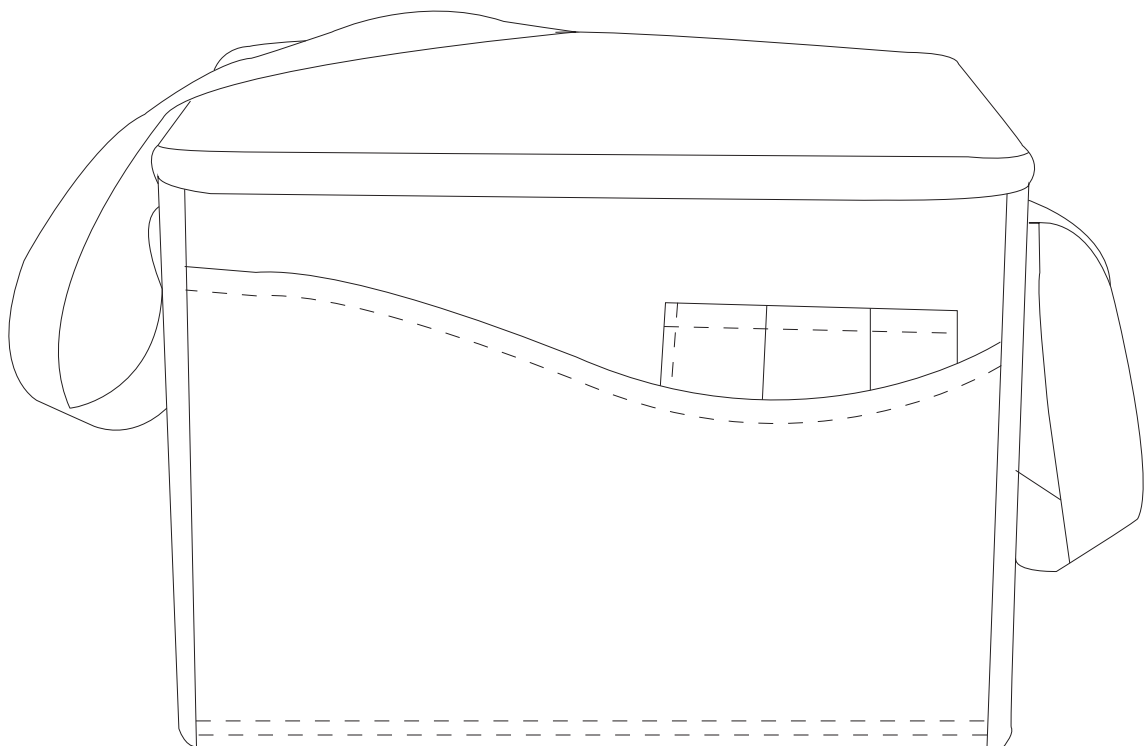

# Product Art Template

Product: **4417 - Non-Woven Lunch Cooler**  
Product Size: **219mm(w) x 165mm(h) x 171mm(d)**  
Product Colour:  
Decoration Size: **mm(w) x mm(h)**  
Decoration Method:  
Decoration Colour:

**Artwork  
Approval**

Art Version: V1

**Product Scale 50%**

---